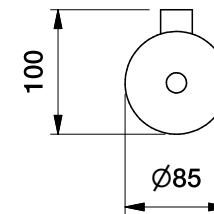

Brodware

City Stik Toilet Brush Holder

1.9964.00.0.XX

DIMENSIONS

Front view:

Side view:

Top view:

XX suffix indicates finish - **see website for colour code**

Dimensions subject to change without notice

All dimensions are approximate

Copyright © Brodware 2020

B.