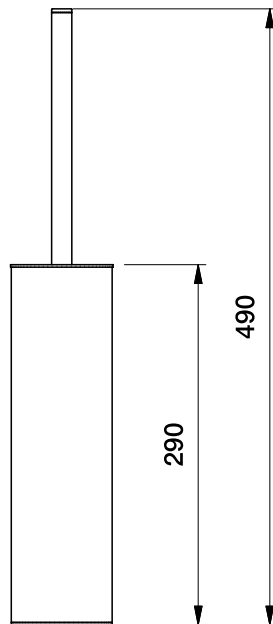

Brodware

City Stik Toilet Brush Holder

1.9964.00.0.XX

DIMENSIONS

Front view:

Side view:

Top view:

XX suffix indicates finish - **see website for colour code**

Dimensions subject to change without notice

All dimensions are approximate

Copyright © Brodware 2020

B.