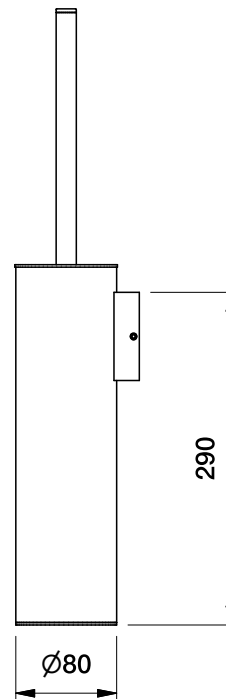

Brodware

City Stik Toilet Brush Holder

1.9964.00.0.XX

DIMENSIONS

Front view:

Side view:

Top view:

XX suffix indicates finish - **see website for colour code**

Dimensions subject to change without notice

All dimensions are approximate

Copyright © Brodware 2020

B.