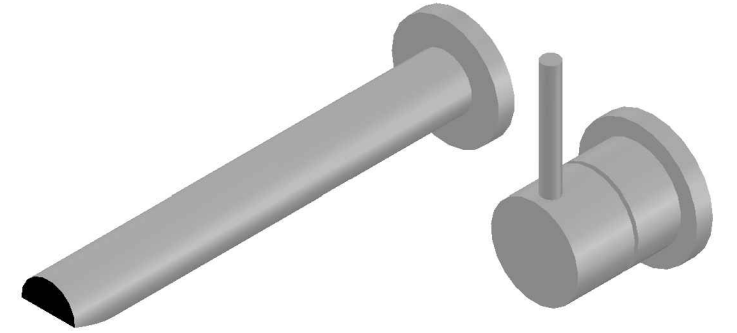

CITY STIK WALL MIXER SET

1.9906.14.0.XX

1.9906.24.0.XX - Flow controlled variant

PRODUCT DIMENSIONS:

Front view

Side view:

Top view: