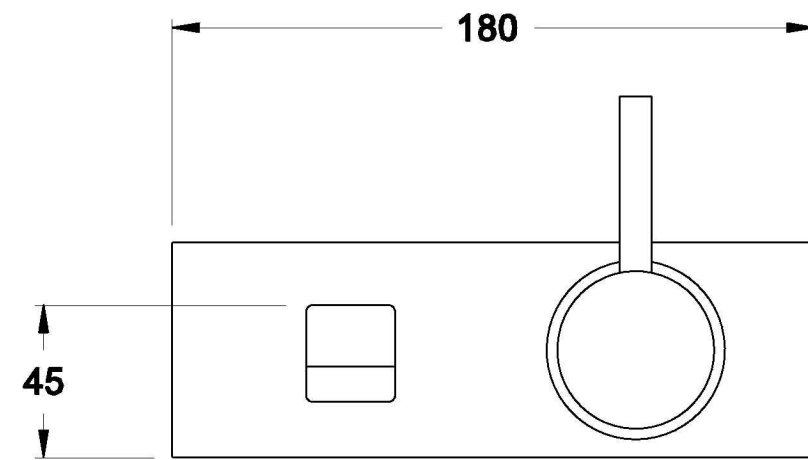

CITY STIK WALL MIXER SET

1.9905.15.0.XX

1.9905.25.0.XX - Flow controlled variant

PRODUCT DIMENSIONS:

Front view

Side view:

Top view: