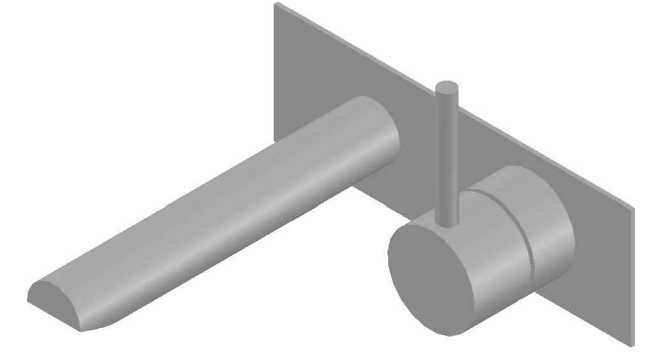

CITY STIK WALL MIXER SET

1.9905.15.0.XX

1.9905.25.0.XX - Flow controlled variant

PRODUCT DIMENSIONS:

Front view

Side view:

Top view: