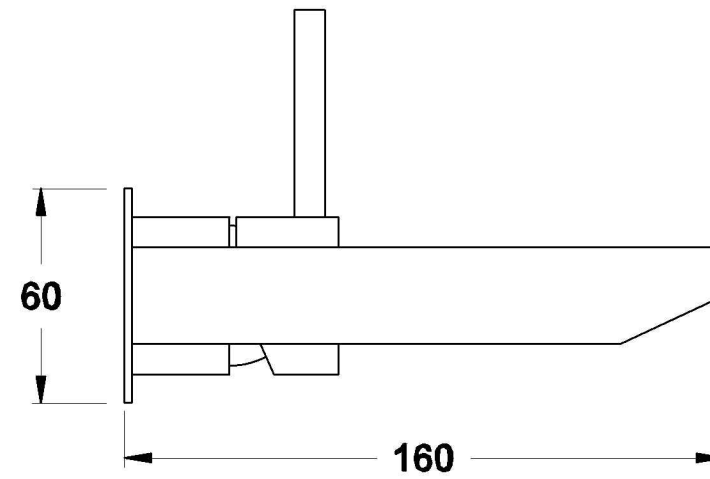

CITY STIK WALL MIXER SET

1.9905.15.0.XX

1.9905.25.0.XX - Flow controlled variant

PRODUCT DIMENSIONS:

Front view

Side view:

Top view: