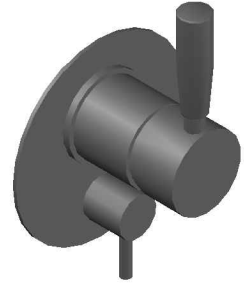

MANHATTAN MIXER DIVERTER

1.9148.05.0.XX

PRODUCT DIMENSIONS:

Front view

Side view:

Top view: