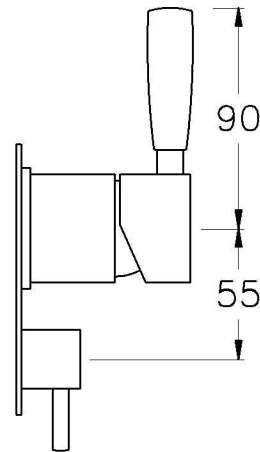

MANHATTAN MIXER DIVERTER

1.9148.05.0.XX

PRODUCT DIMENSIONS:

Front view

Side view:

Top view: