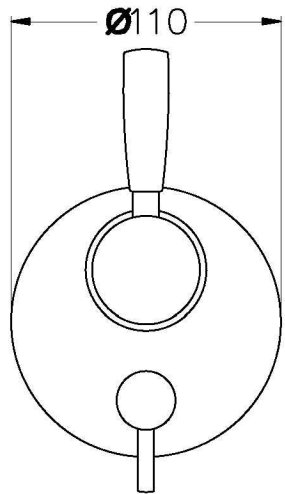

MANHATTAN MIXER DIVERTER

1.9148.05.0.XX

PRODUCT DIMENSIONS:

Front view

Side view:

Top view: