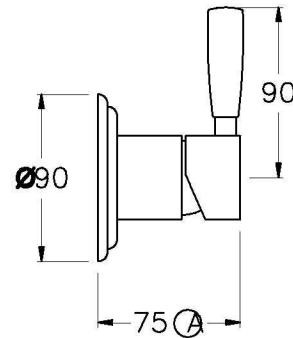

MANHATTAN WALL MIXER

1.9148.00.0.XX

PRODUCT DIMENSIONS:

Front view

Side view:

Top view: