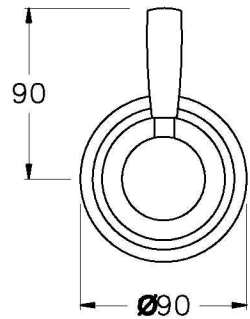

MANHATTAN WALL MIXER

1.9148.00.0.XX

PRODUCT DIMENSIONS:

Front view

Side view:

Top view: