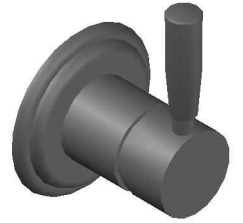

MANHATTAN WALL MIXER

1.9148.00.0.XX

PRODUCT DIMENSIONS:

Front view

Side view:

Top view: