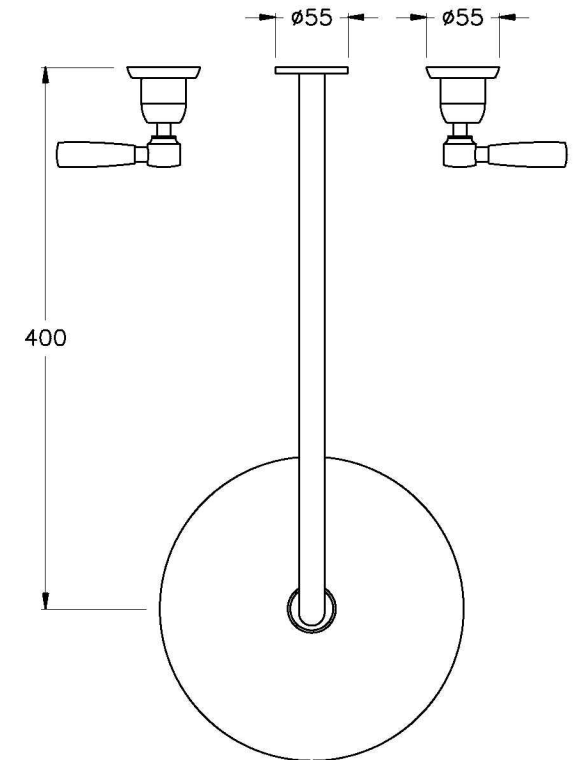

## MANHATTAN SHOWER SET

1.9111.00.3.XX

### PRODUCT DIMENSIONS:

Front view

Side view:

Top view:

XX suffix indicates finish – SEE WEBSITE FOR COLOUR CODE  
Dimensions subject to change without notice  
All dimensions are approximate  
A = approximate distance  
Copyright ©Brodware 2021