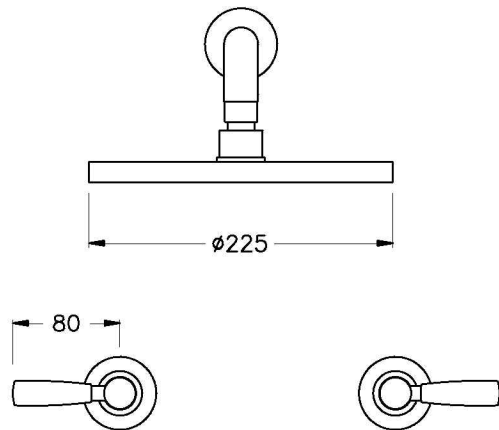

## MANHATTAN SHOWER SET

1.9111.00.3.XX

### PRODUCT DIMENSIONS:

Front view

Side view:

Top view:

XX suffix indicates finish – SEE WEBSITE FOR COLOUR CODE  
Dimensions subject to change without notice  
All dimensions are approximate  
A = approximate distance  
Copyright ©Brodware 2021