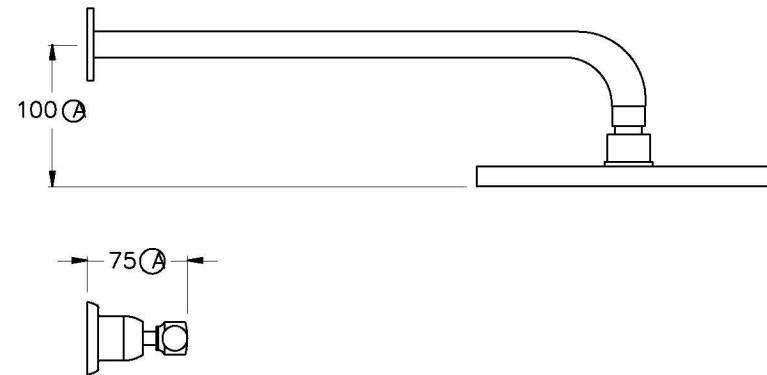

## MANHATTAN SHOWER SET

1.9111.00.3.XX

### PRODUCT DIMENSIONS:

Front view

Side view:

Top view:

XX suffix indicates finish – SEE WEBSITE FOR COLOUR CODE  
Dimensions subject to change without notice  
All dimensions are approximate  
A = approximate distance  
Copyright ©Brodware 2021