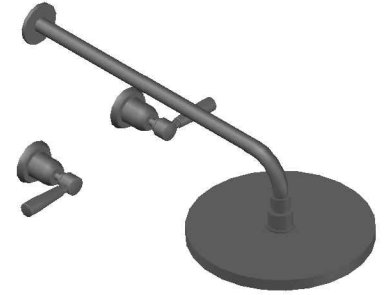

## MANHATTAN SHOWER SET

1.9111.00.3.XX

### PRODUCT DIMENSIONS:

Front view

Side view:

Top view:

XX suffix indicates finish – SEE WEBSITE FOR COLOUR CODE  
Dimensions subject to change without notice  
All dimensions are approximate  
A = approximate distance  
Copyright ©Brodware 2021