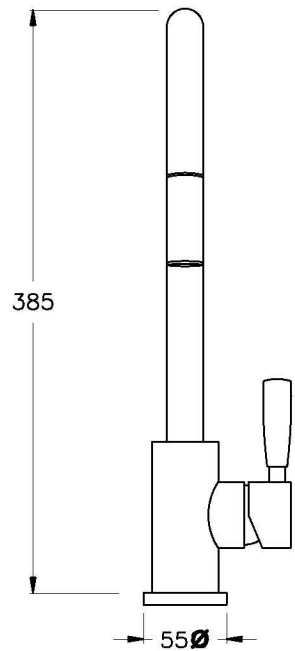

## MANHATTAN KITCHEN SET WITH DUAL FUNCTION PULL-OUT SPOUT

1.9108.04.0.XX

### PRODUCT DIMENSIONS:

Front view

Side view:

Top view: