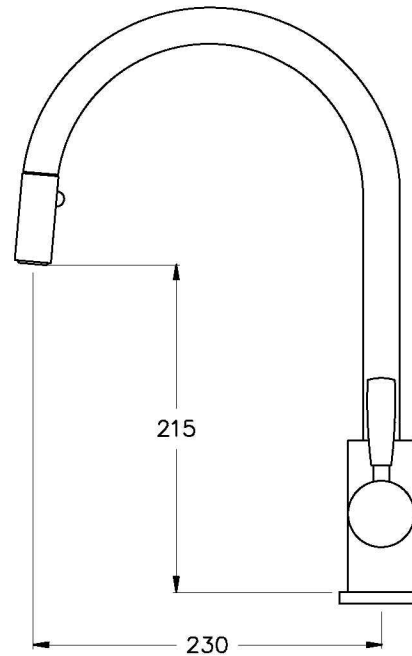

## MANHATTAN KITCHEN SET WITH DUAL FUNCTION PULL-OUT SPOUT

1.9108.04.0.XX

### PRODUCT DIMENSIONS:

Front view

Side view:

Top view: