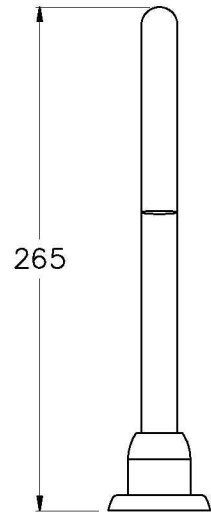

MANHATTAN BATH SWIVEL SPOUT

1.9107.30.0.XX

1.9107.40.0.XX - Flow Controlled Variant

PRODUCT DIMENSIONS:

Front view

Side view:

Top view: