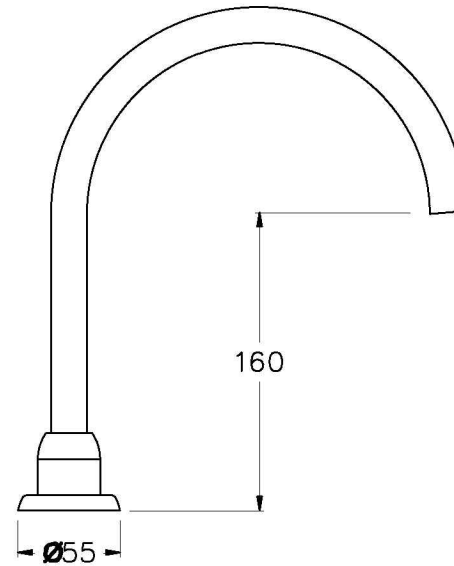

MANHATTAN BATH SWIVEL SPOUT

1.9107.30.0.XX

1.9107.40.0.XX - Flow Controlled Variant

PRODUCT DIMENSIONS:

Front view

Side view:

Top view: