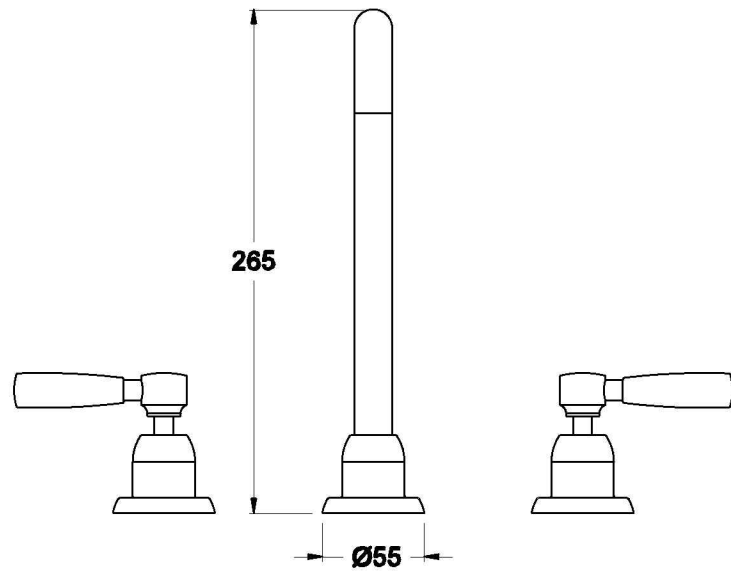

MANHATTAN KITCHEN SET

1.9107.89.3.XX

PRODUCT DIMENSIONS:

Front view

Side view:

Top view: