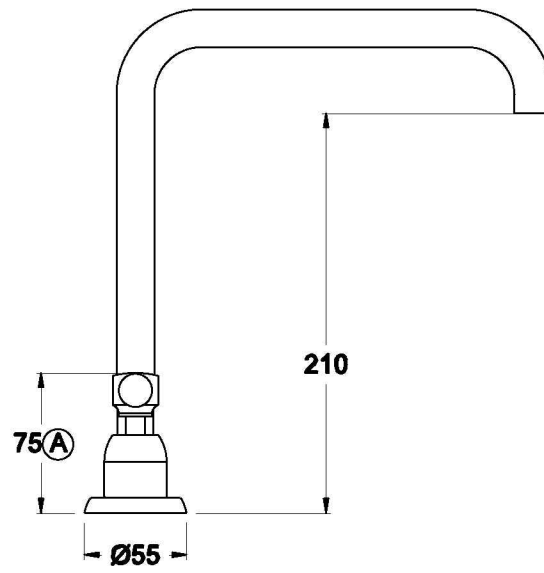

MANHATTAN KITCHEN SET

1.9107.89.3.XX

PRODUCT DIMENSIONS:

Front view

Side view:

Top view: