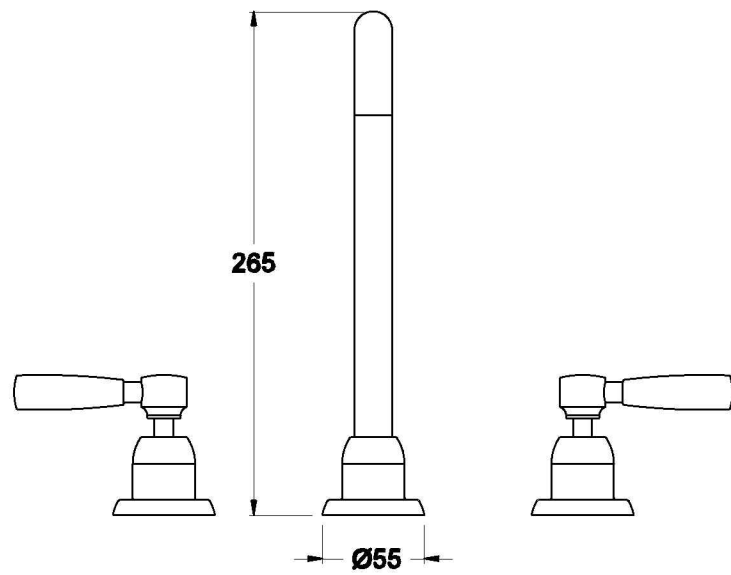

Brodware

MANHATTAN BATH SET

1.9107.80.3.XX

PRODUCT DIMENSIONS:

Front view

Side view:

Top view:

XX suffix indicates finish – SEE WEBSITE FOR COLOUR CODE
Dimensions subject to change without notice
All dimensions are approximate
A = approximate distance
Copyright ©Brodware 2021