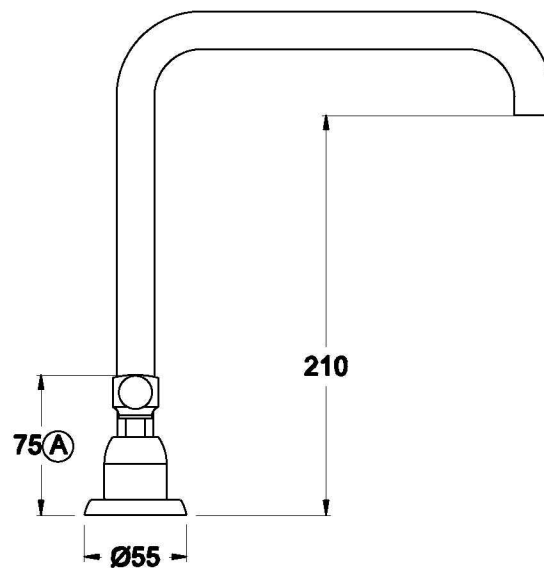

Brodware

MANHATTAN BATH SET

1.9107.80.3.XX

PRODUCT DIMENSIONS:

Front view

Side view:

Top view:

XX suffix indicates finish – SEE WEBSITE FOR COLOUR CODE
Dimensions subject to change without notice
All dimensions are approximate
A = approximate distance
Copyright ©Brodware 2021