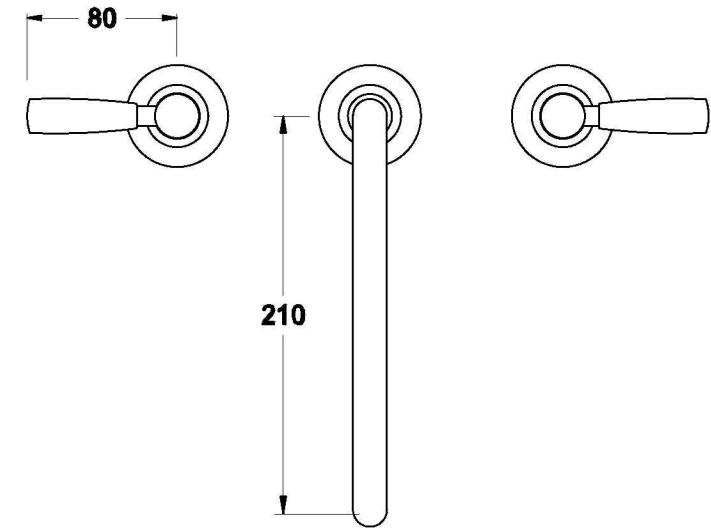

Brodware

MANHATTAN BATH SET

1.9107.80.3.XX

PRODUCT DIMENSIONS:

Front view

Side view:

Top view:

XX suffix indicates finish – SEE WEBSITE FOR COLOUR CODE
Dimensions subject to change without notice
All dimensions are approximate
A = approximate distance
Copyright ©Brodware 2021