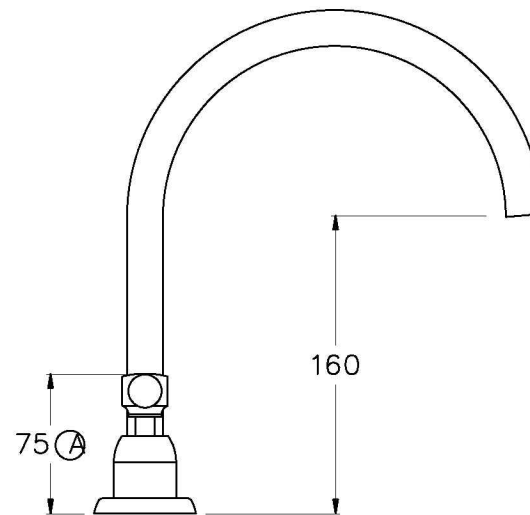

MANHATTAN BATH SET

1.9107.00.3.XX

PRODUCT DIMENSIONS:

Front view

Side view:

Top view: