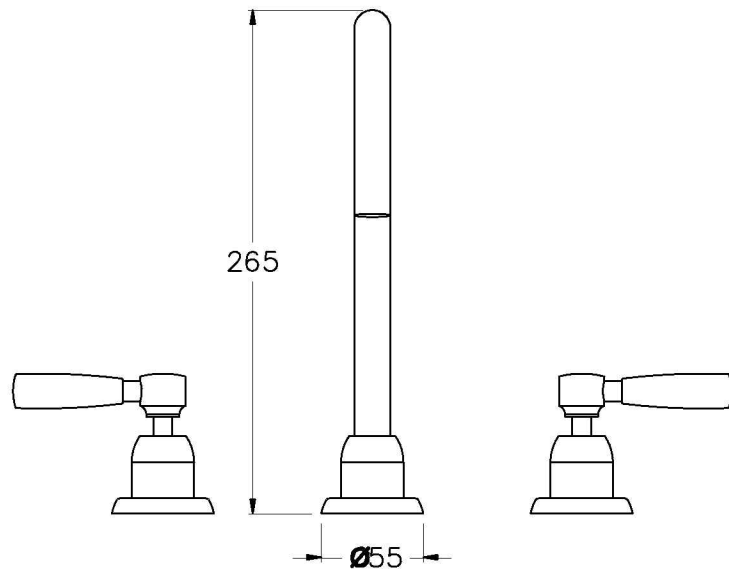

MANHATTAN BATH SET

1.9107.00.3.XX

PRODUCT DIMENSIONS:

Front view

Side view:

Top view: