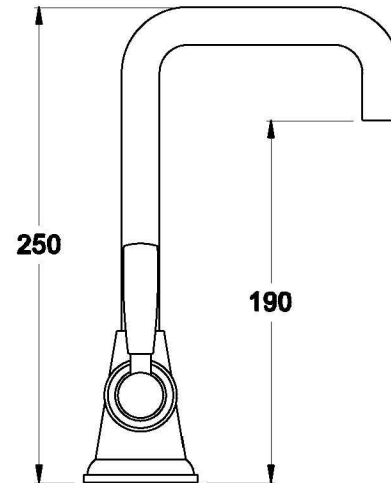

MANHATTAN BASIN MIXER

1.9104.80.3.XX

PRODUCT DIMENSIONS:

Front view

Side view:

Top view: