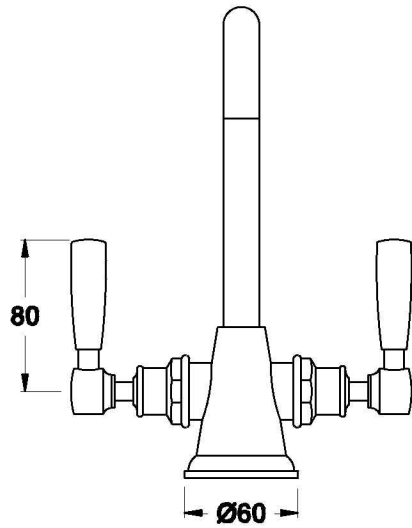

MANHATTAN BASIN MIXER

1.9104.80.3.XX

PRODUCT DIMENSIONS:

Front view

Side view:

Top view: