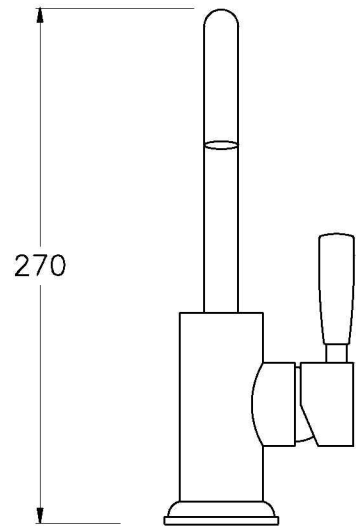

MANHATTAN BASIN MIXER

1.9103.00.0.XX

PRODUCT DIMENSIONS:

Front view

Side view:

Top view: