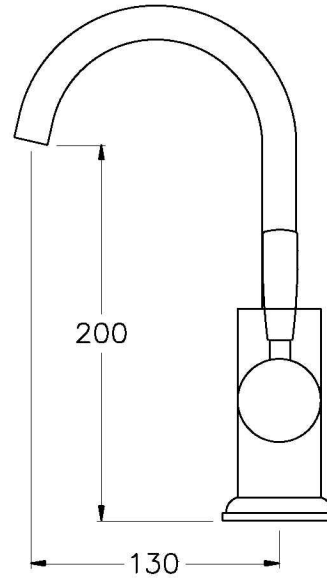

MANHATTAN BASIN MIXER

1.9103.00.0.XX

PRODUCT DIMENSIONS:

Front view

Side view:

Top view: