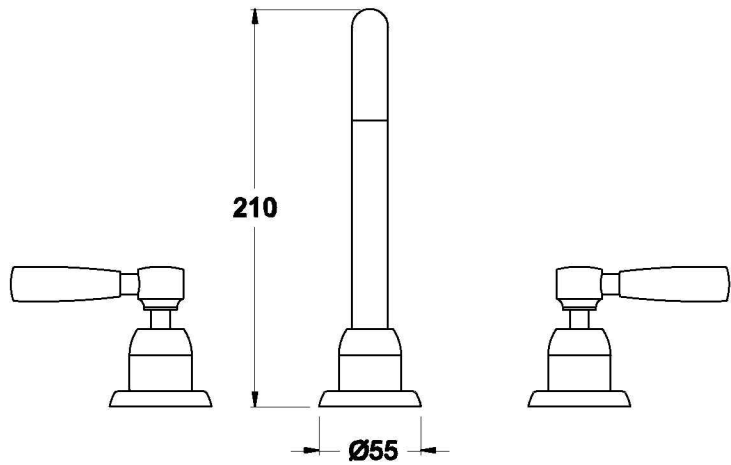

Brodware

MANHATTAN BASIN SET

1.9100.80.3.XX

PRODUCT DIMENSIONS:

Front view

Side view:

Top view: