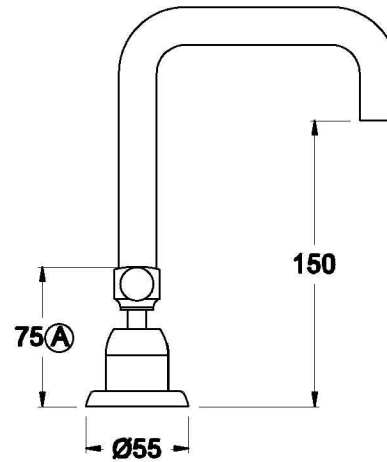

Brodware

MANHATTAN BASIN SET

1.9100.80.3.XX

PRODUCT DIMENSIONS:

Front view

Side view:

Top view: