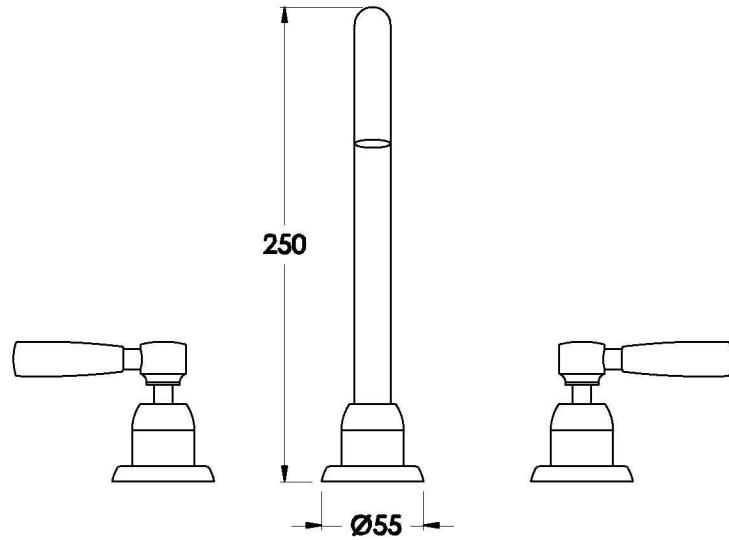

Brodware

MANHATTAN BASIN SET

1.9100.00.3.XX

PRODUCT DIMENSIONS:

Front view

Side view:

Top view:

XX suffix indicates finish – SEE WEBSITE FOR COLOUR CODE
Dimensions subject to change without notice
All dimensions are approximate
A = approximate distance
Copyright ©Brodware 2021