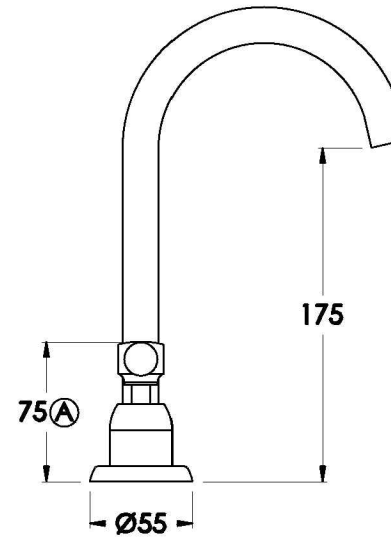

Brodware

MANHATTAN BASIN SET

1.9100.00.3.XX

PRODUCT DIMENSIONS:

Front view

Side view:

Top view:

XX suffix indicates finish – SEE WEBSITE FOR COLOUR CODE
Dimensions subject to change without notice
All dimensions are approximate
A = approximate distance
Copyright ©Brodware 2021