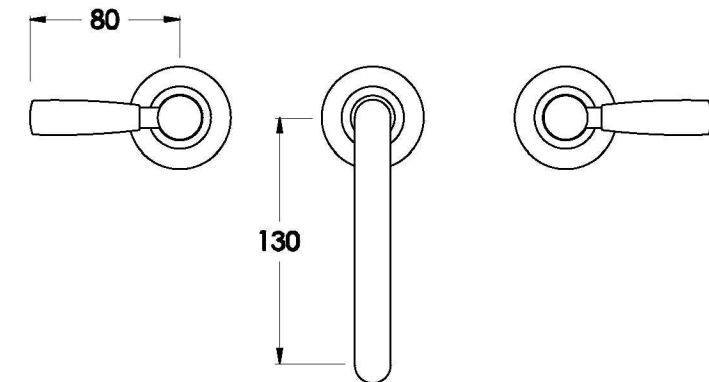

Brodware

MANHATTAN BASIN SET

1.9100.00.3.XX

PRODUCT DIMENSIONS:

Front view

Side view:

Top view:

XX suffix indicates finish – SEE WEBSITE FOR COLOUR CODE
Dimensions subject to change without notice
All dimensions are approximate
A = approximate distance
Copyright ©Brodware 2021