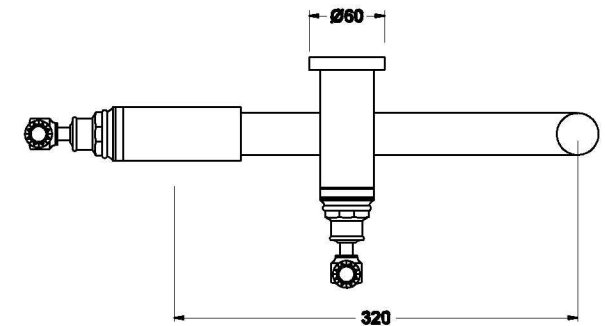

Brodware

WINSLOW POT FILLER WITH KRISTALL LEVERS

1.8127.03.8.XX

PRODUCT DIMENSIONS:

Front view

Side view:

Top view:

Note:

- Contact your installer regarding installation location.
- 1/2" BSP male thread water connection point required in wall.
- Cold, hot or warm water must be set up with the plumbing before reaching the water connection point (there is no temperature controls on the pot filler).
- The water connection point should be positioned at an adequate height in relation to the pot filler dimensions and the tallest pot on the stove top.

XX suffix indicated finish
Dimensions subject to change without notice
All dimensions are approximate
A Approximate distance
Copyright © Brodware 2021
23020916