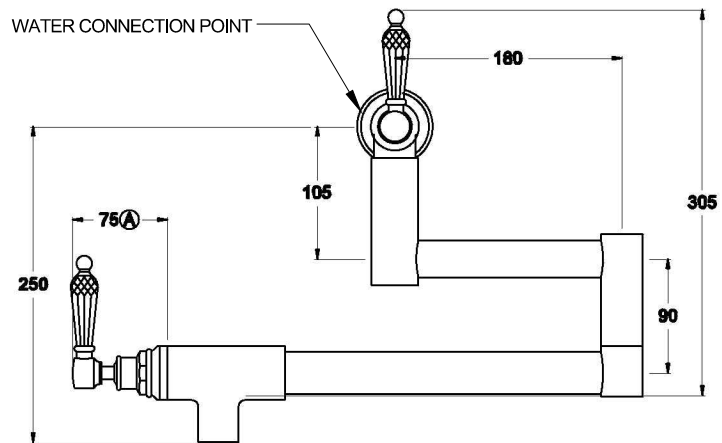

Brodware

WINSLOW POT FILLER WITH KRISTALL LEVERS

1.8127.03.8.XX

PRODUCT DIMENSIONS:

Front view

Side view:

Top view:

Note:

- Contact your installer regarding installation location.
- 1/2" BSP male thread water connection point required in wall.
- Cold, hot or warm water must be set up with the plumbing before reaching the water connection point (there is no temperature controls on the pot filler).
- The water connection point should be positioned at an adequate height in relation to the pot filler dimensions and the tallest pot on the stove top.

XX suffix indicated finish
Dimensions subject to change without notice
All dimensions are approximate
A Approximate distance
Copyright © Brodware 2021
23020916