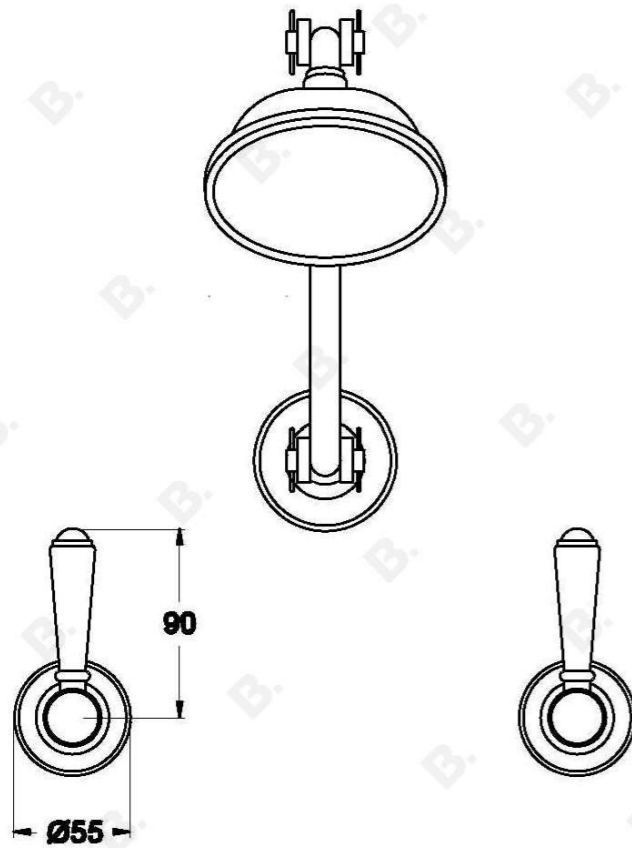

NEU ENGLAND SHOWER SET WITH METAL LEVERS

1.8012.00.3.XX

PRODUCT DIMENSIONS:

Front view:

Side view:

Top view: