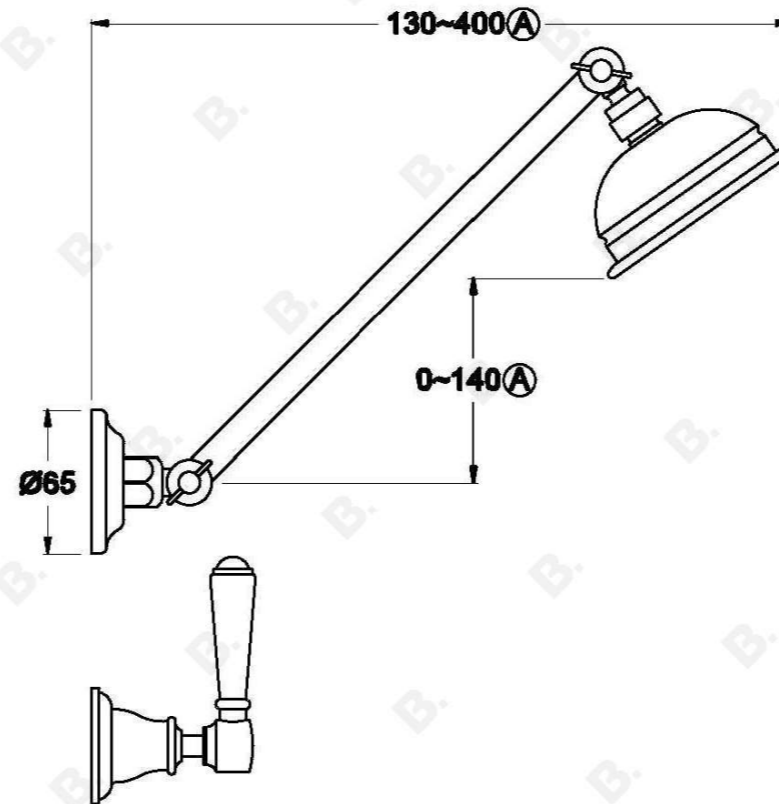

NEU ENGLAND SHOWER SET WITH METAL LEVERS

1.8012.00.3.XX

PRODUCT DIMENSIONS:

Front view:

Side view:

Top view: