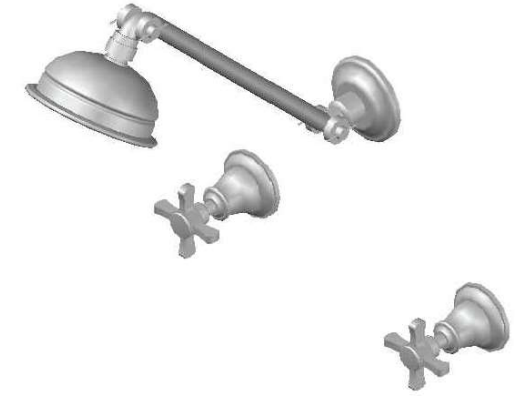

NEU ENGLAND SHOWER SET WITH CROSS HANDLES - CERAMIC DISC

1.8012.00.2.XX

PRODUCT DIMENSIONS:

Front view:

Side view:

Top view: