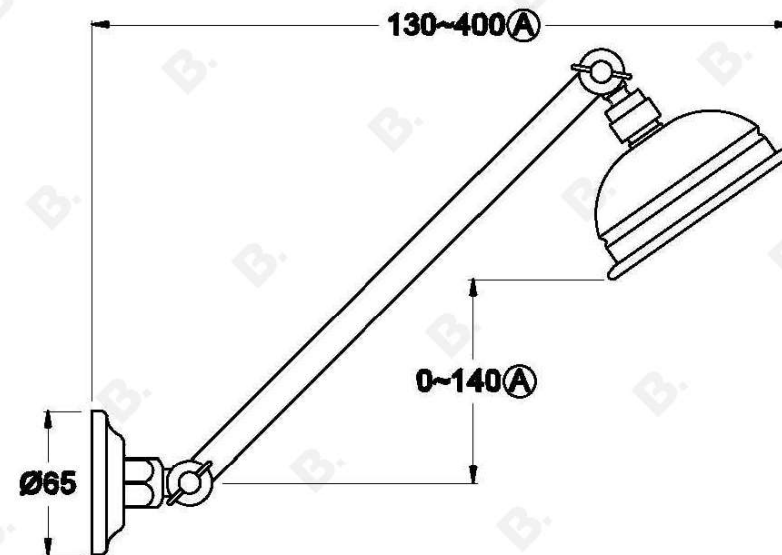

NEU ENGLAND SHOWER SET WITH CROSS HANDLES - CERAMIC DISC

1.8012.00.2.XX

PRODUCT DIMENSIONS:

Front view:

Side view:

Top view: