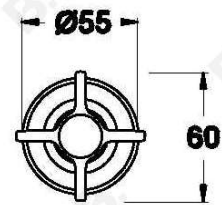

NEU ENGLAND SHOWER SET WITH CROSS HANDLES - CERAMIC DISC

1.8012.00.2.XX

PRODUCT DIMENSIONS:

Front view:

Side view:

Top view: