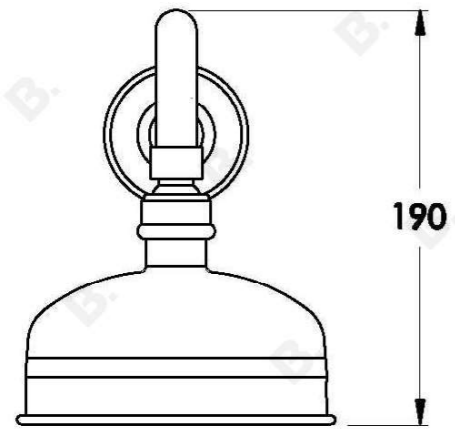

## NEU ENGLAND SHOWER ROSE AND ARM

1.8011.30.0.XX

### PRODUCT DIMENSIONS:

Front view:

Side view:

Top view: