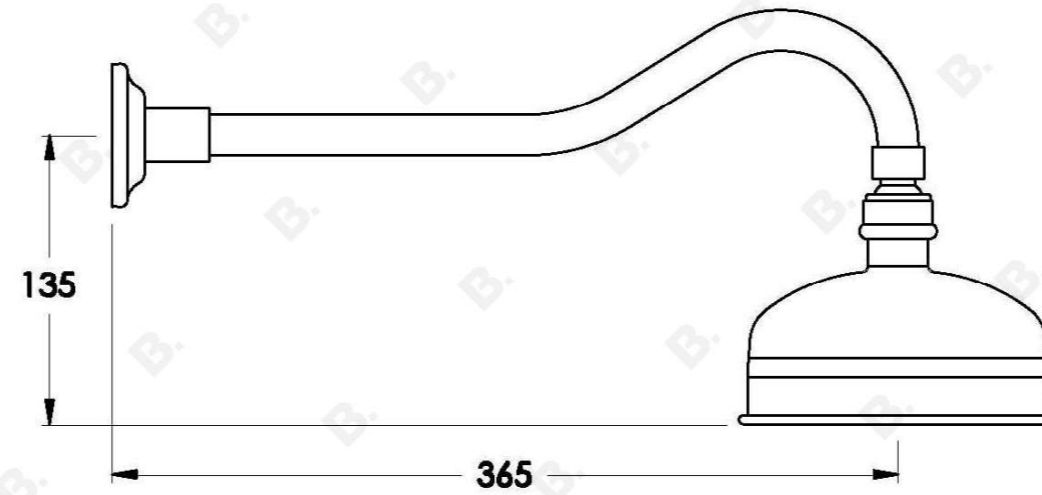

## NEU ENGLAND SHOWER ROSE AND ARM

1.8011.30.0.XX

### PRODUCT DIMENSIONS:

Front view:

Side view:

Top view: