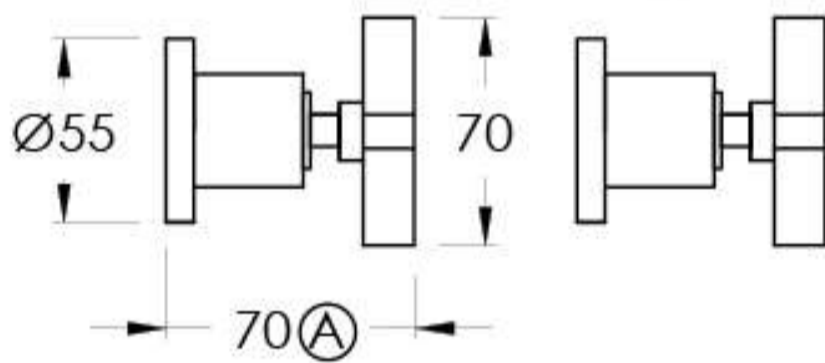

Brodware

(A) Approximate distance

CITY QUE

1.9811.00.2.XX

XX Indicates finish
 Manufacturing engineers of quality commercial and residential fittings
 Dimensions subjects to change without notice. All dimensions are approximate
 Copyright © Brodware Pty Ltd 2018. www.brodware.com