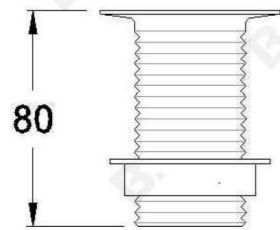

CLICK CLACK WASTE 32MM WITH OVERFLOW

1.7003.01.0.XX

PRODUCT DIMENSIONS:

Front view:

Side view:

Top view: