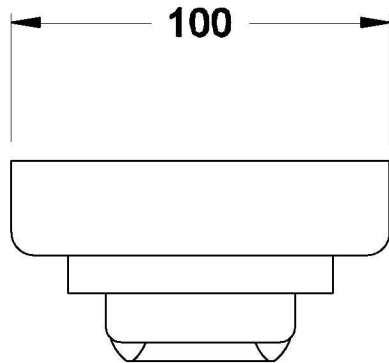

MICHELANGELO SOAP HOLDER

1.8952.00.0.XX

PRODUCT DIMENSIONS:

Front view

Side view:

Top view: