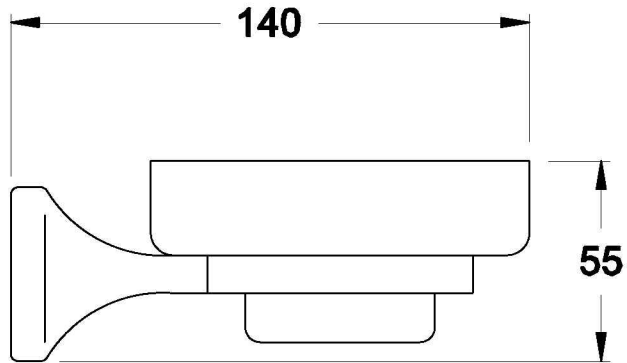

MICHELANGELO SOAP HOLDER

1.8952.00.0.XX

PRODUCT DIMENSIONS:

Front view

Side view:

Top view: