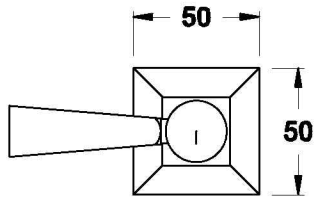

Brodware

MICHELANGELO WALL TAPS

1.8949.00.3.XX

PRODUCT DIMENSIONS:

Front view

Side view:

Top view:

XX suffix indicates finish – SEE WEBSITE FOR COLOUR CODE
Dimensions subject to change without notice
All dimensions are approximate
A = approximate distance
Copyright ©Brodware 2021