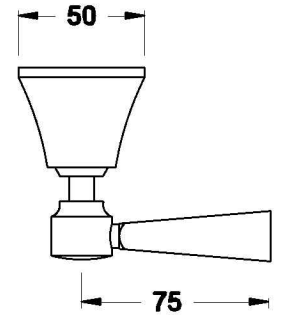

Brodware

MICHELANGELO WALL TAPS

1.8949.00.3.XX

PRODUCT DIMENSIONS:

Front view

Side view:

Top view:

XX suffix indicates finish – SEE WEBSITE FOR COLOUR CODE
Dimensions subject to change without notice
All dimensions are approximate
A = approximate distance
Copyright ©Brodware 2021