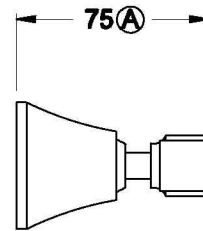

Brodware

MICHELANGELO WALL TAPS

1.8949.00.3.XX

PRODUCT DIMENSIONS:

Front view

Side view:

Top view:

XX suffix indicates finish – SEE WEBSITE FOR COLOUR CODE
Dimensions subject to change without notice
All dimensions are approximate
A = approximate distance
Copyright ©Brodware 2021