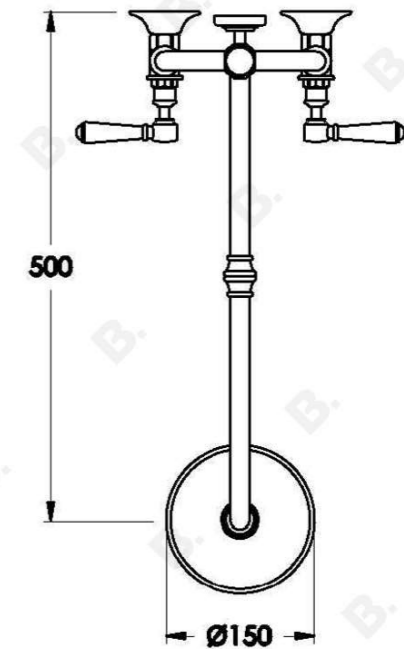

WINSLOW SHOWER SET WITH METAL LEVERS

1.8113.00.3.XX

PRODUCT DIMENSIONS:

Front view:

Side view:

Top view:

Note: G 1/2" BSP male fittings required in the wall