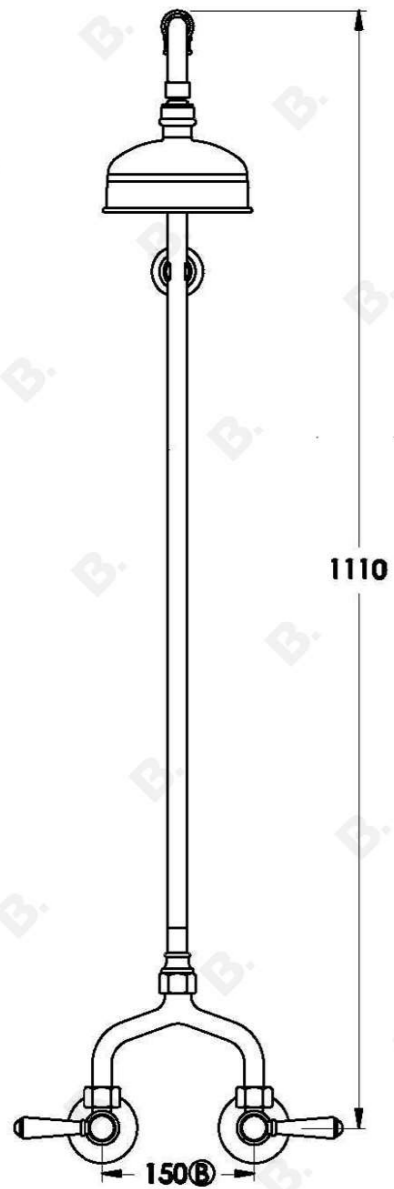

WINSLOW SHOWER SET WITH METAL LEVERS

1.8113.00.3.XX

PRODUCT DIMENSIONS:

Front view:

Side view:

Top view:

Note: G 1/2" BSP male fittings required in the wall