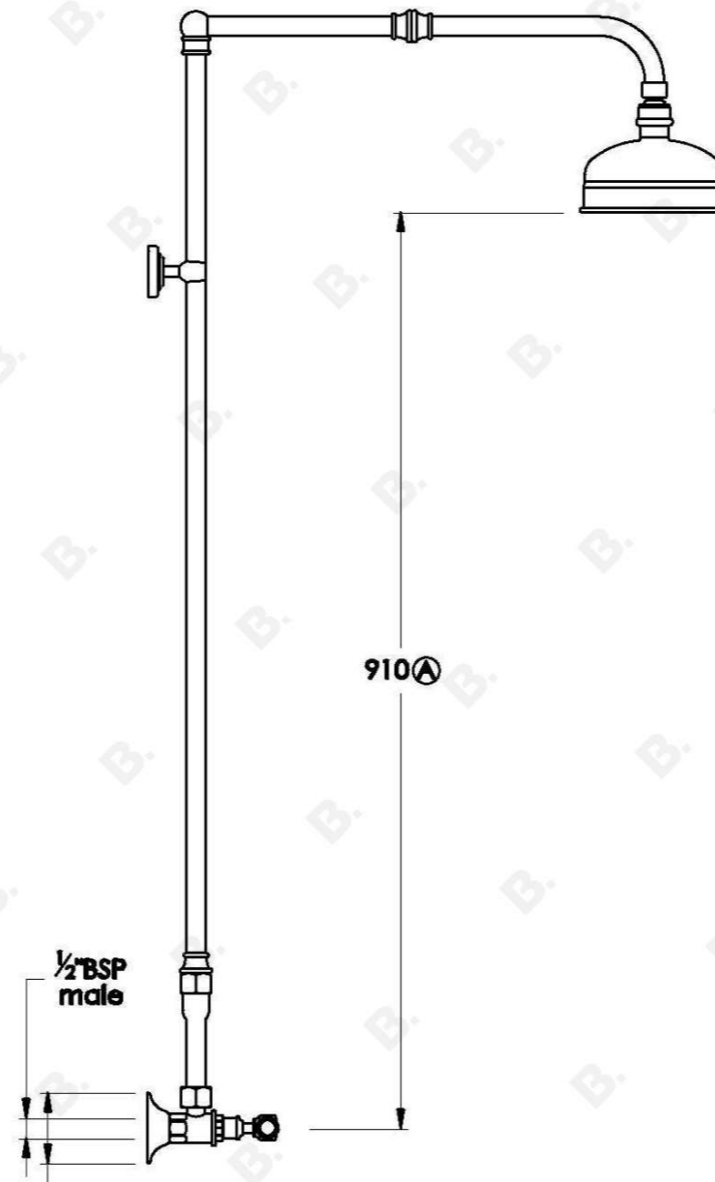

WINSLOW SHOWER SET WITH METAL LEVERS

1.8113.00.3.XX

PRODUCT DIMENSIONS:

Front view:

Side view:

Top view:

Note: G 1/2" BSP male fittings required in the wall