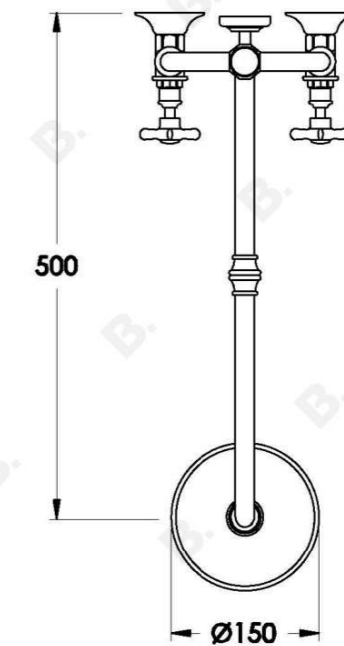

## WINSLOW SHOWER SET WITH CROSS HANDLES - CERAMIC DISC

1.8113.00.2.XX

### PRODUCT DIMENSIONS:

Front view:

Side view:

Top view:

Note: G 1/2" BSP male fittings required in the wall