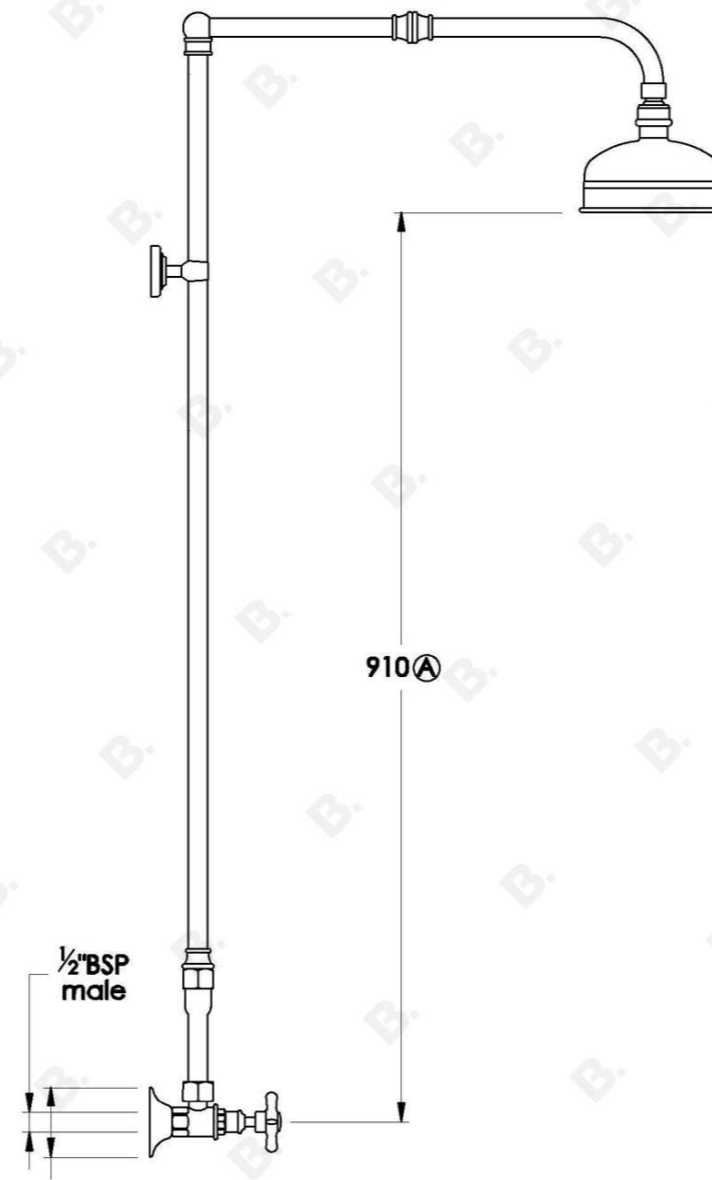

## WINSLOW SHOWER SET WITH CROSS HANDLES - CERAMIC DISC

1.8113.00.2.XX

### PRODUCT DIMENSIONS:

Front view:

Side view:

Top view:

Note: G 1/2" BSP male fittings required in the wall