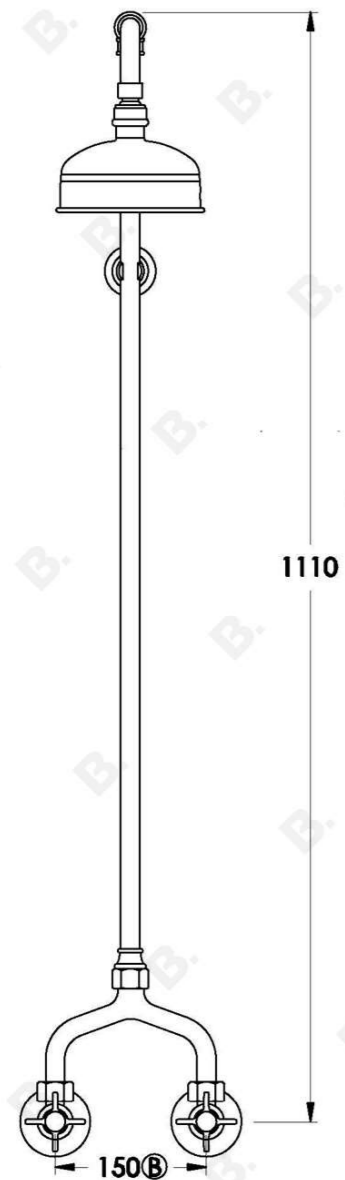

## WINSLOW SHOWER SET WITH CROSS HANDLES - CERAMIC DISC

1.8113.00.2.XX

### PRODUCT DIMENSIONS:

Front view:

Side view:

Top view:

Note: G 1/2" BSP male fittings required in the wall