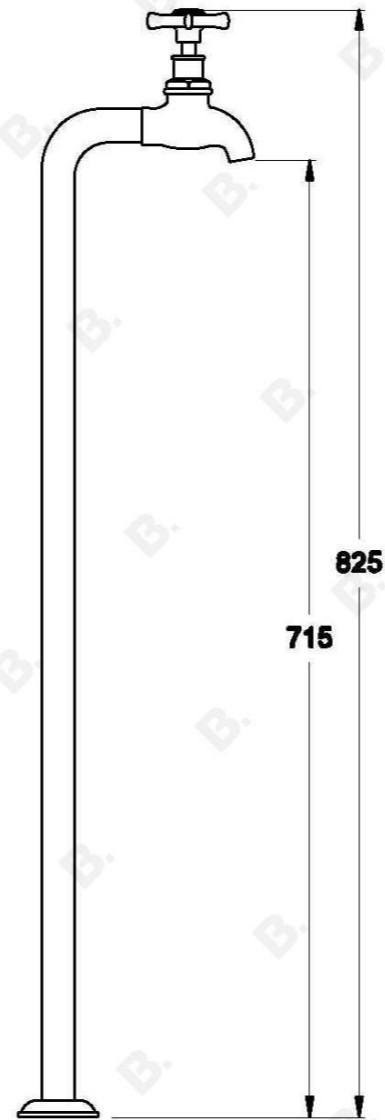

NEU ENGLAND FLOOR MOUNTED BIB TAPS WITH CROSS HANDLES - CERAMIC DISC

1.8016.02.2.XX

PRODUCT DIMENSIONS:

Front view:

Side view:

Top view: