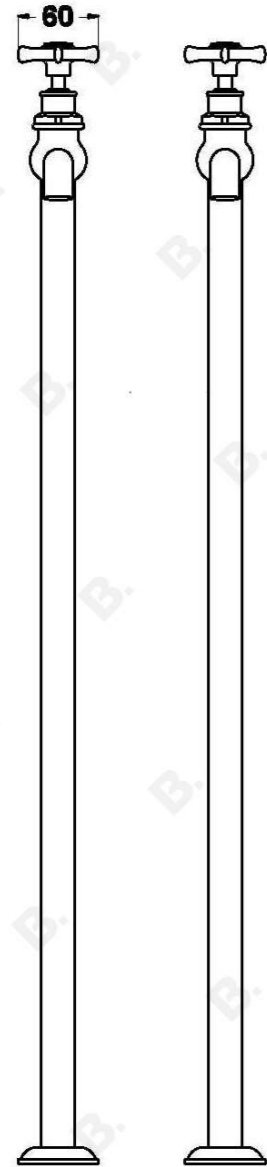

NEU ENGLAND FLOOR MOUNTED BIB TAPS WITH CROSS HANDLES - CERAMIC DISC

1.8016.02.2.XX

PRODUCT DIMENSIONS:

Front view:

Side view:

Top view: