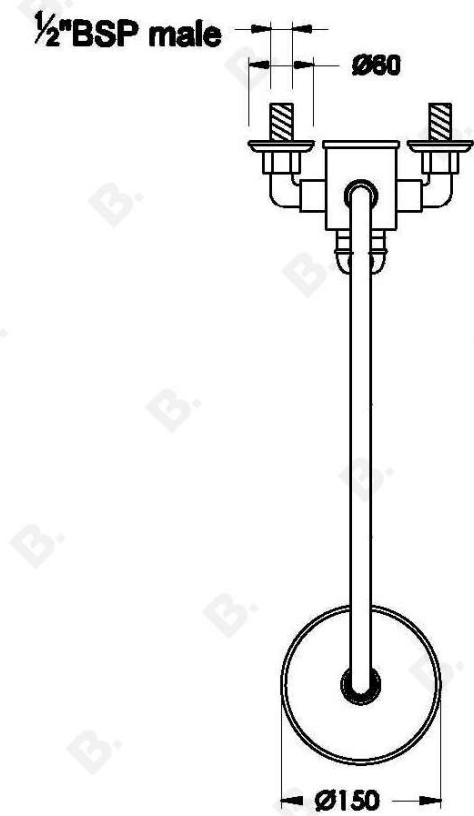

NEU ENGLAND SHOWER MIXER SET WITH METAL LEVER

1.8014.00.3.XX

PRODUCT DIMENSIONS:

Front view:

Side view:

Top view:

Note: G 1/2" BSP male fittings required in the wall

XX suffix indicated finish
Dimensions subject to change without notice
All dimensions are approximate
B Fixed centre; taps must have 150mm centres
A Maximum, adjustable; can be reduced at installation
Copyright © Brodware 2020