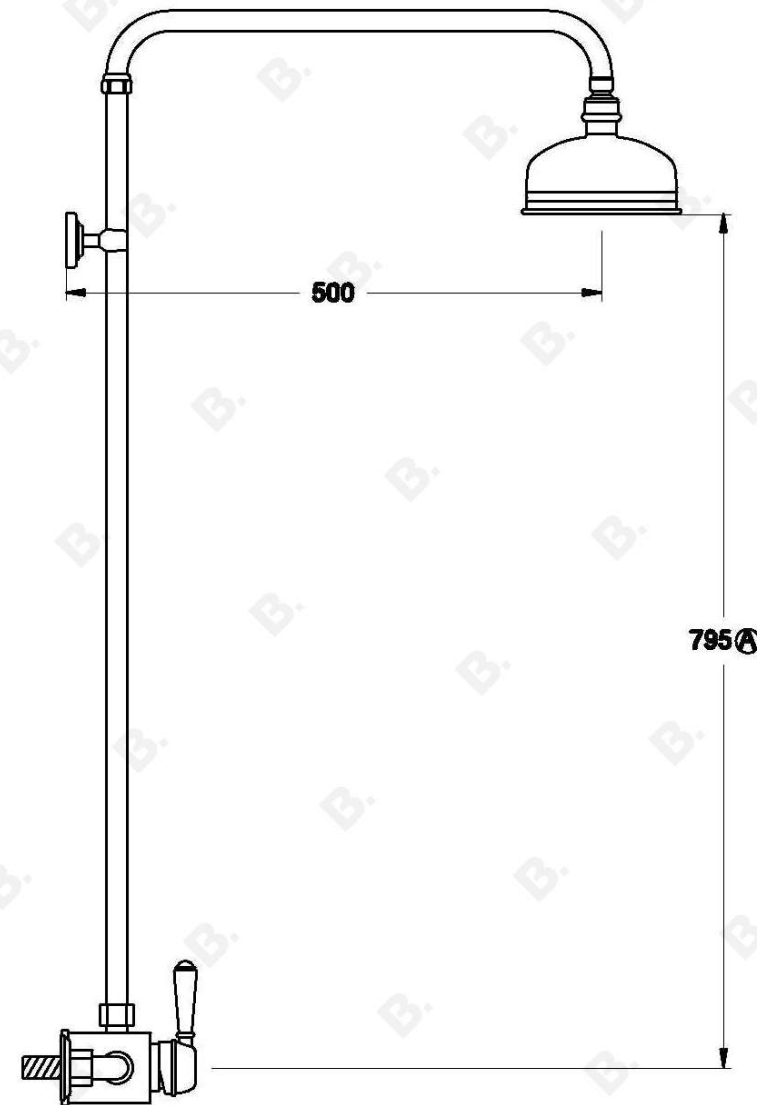

NEU ENGLAND SHOWER MIXER SET WITH METAL LEVER

1.8014.00.3.XX

PRODUCT DIMENSIONS:

Front view:

Side view:

Top view:

Note: G 1/2" BSP male fittings required in the wall

XX suffix indicated finish
Dimensions subject to change without notice
All dimensions are approximate
B Fixed centre; taps must have 150mm centres
A Maximum, adjustable; can be reduced at installation
Copyright © Brodware 2020