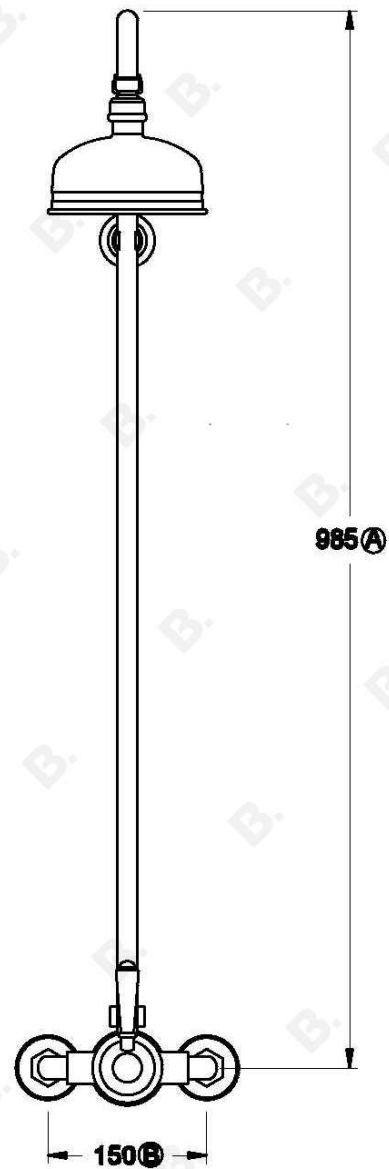

NEU ENGLAND SHOWER MIXER SET WITH METAL LEVER

1.8014.00.3.XX

PRODUCT DIMENSIONS:

Front view:

Side view:

Top view:

Note: G 1/2" BSP male fittings required in the wall

XX suffix indicated finish
Dimensions subject to change without notice
All dimensions are approximate
B Fixed centre; taps must have 150mm centres
A Maximum, adjustable; can be reduced at installation
Copyright © Brodware 2020