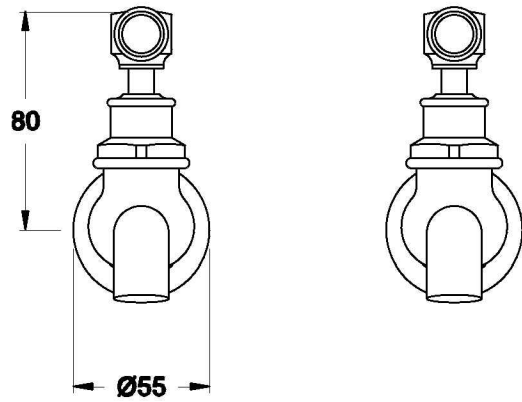

Brodware

WINSLOW BIB TAPS WITH METAL LEVERS

1.8115.00.3.XX

PRODUCT DIMENSIONS:

Front view

Side view:

Top view: