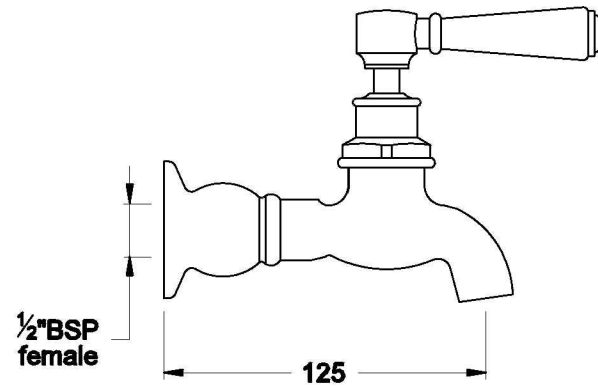

Brodware

WINSLOW BIB TAPS WITH METAL LEVERS

1.8115.00.3.XX

PRODUCT DIMENSIONS:

Front view

Side view:

Top view: