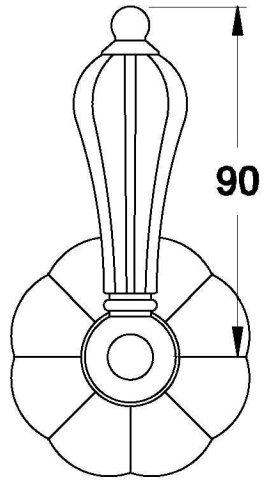

PARIS DIVERTER

1.8541.00.4.XX

PRODUCT DIMENSIONS:

Front view

Side view:

Top view: