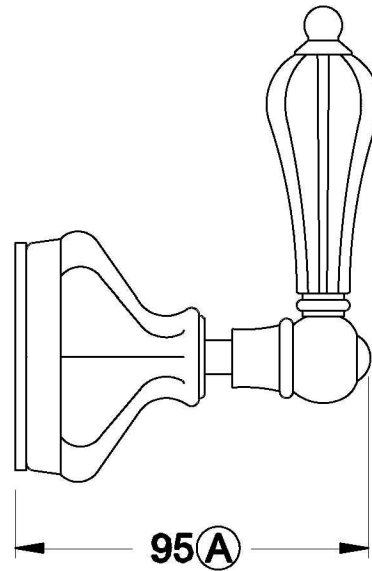

PARIS DIVERTER

1.8541.00.4.XX

PRODUCT DIMENSIONS:

Front view

Side view:

Top view: