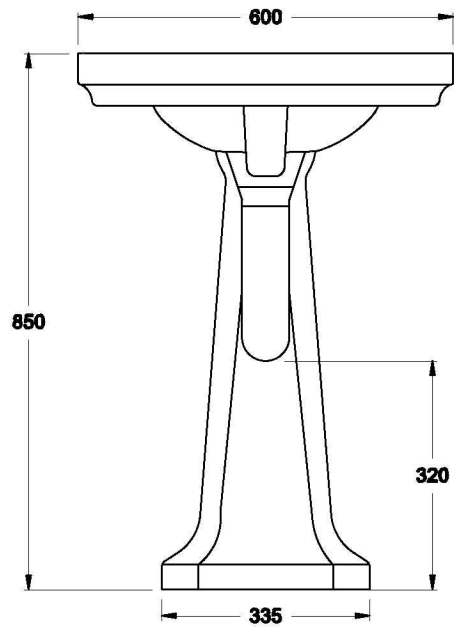

CLASSIQUE BASIN AND PEDERSTAL WITH 3 TAPHOLE

1.8790.00.3.90

PRODUCT DIMENSIONS:

Front view

Side view:

Top view: