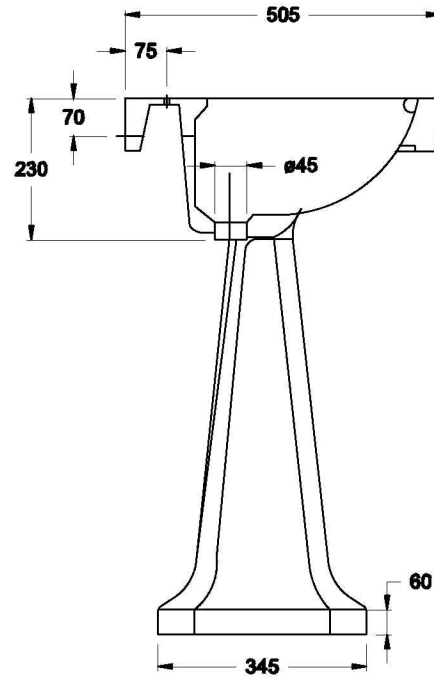

CLASSIQUE BASIN AND PEDERSTAL WITH 3 TAPHOLE

1.8790.00.3.90

PRODUCT DIMENSIONS:

Front view

Side view:

Top view: