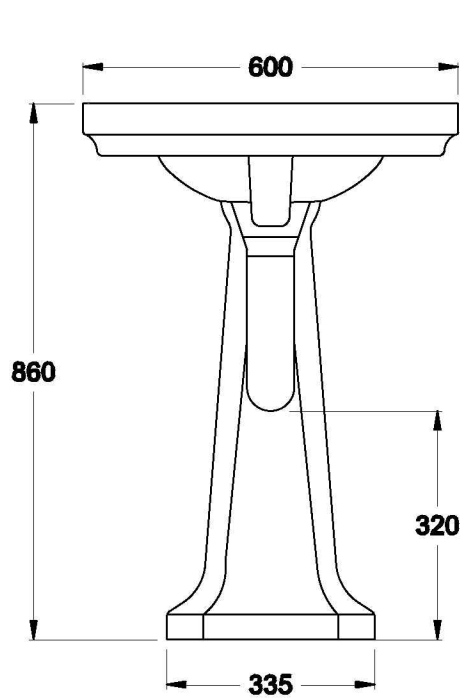

CLASSIQUE BASIN AND PEDERSTAL WITH 1 TAPHOLE

1.8790.00.1.90

PRODUCT DIMENSIONS:

Front view

Side view:

Top view: