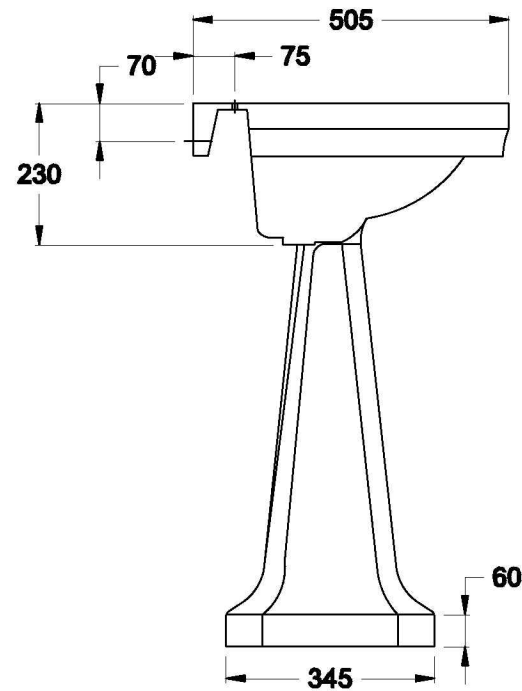

CLASSIQUE BASIN AND PEDERSTAL WITH 1 TAPHOLE

1.8790.00.1.90

PRODUCT DIMENSIONS:

Front view

Side view:

Top view: