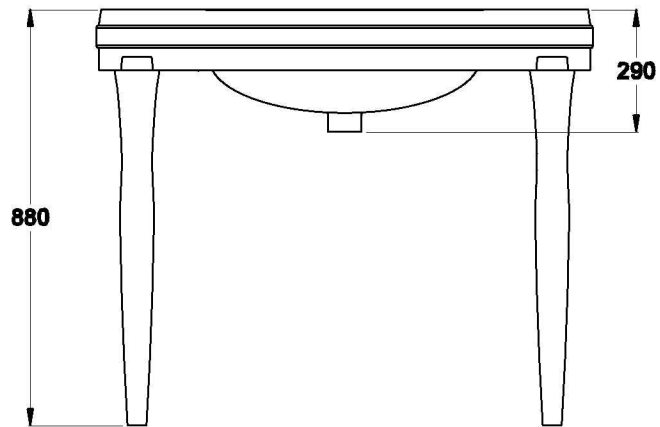

CLASSIQUE CONSOLE WITH 3 TAPHOLE

1.8791.03.3.90

PRODUCT DIMENSIONS:

Front view

Side view:

Top view: