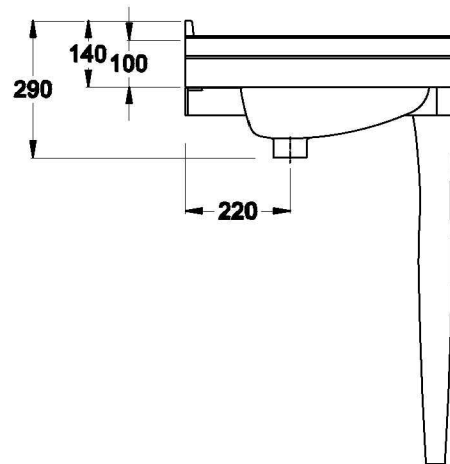

CLASSIQUE CONSOLE WITH 3 TAPHOLE

1.8791.03.3.90

PRODUCT DIMENSIONS:

Front view

Side view:

Top view: