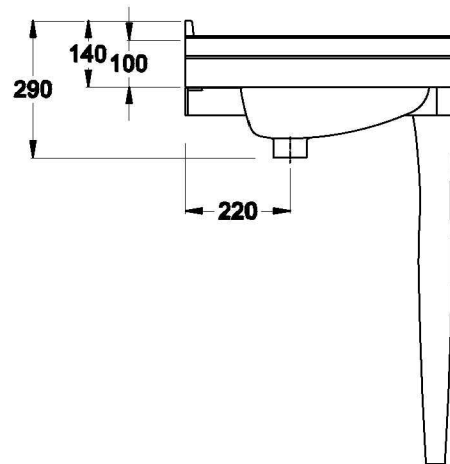

CLASSIQUE CONSOLE WITH 1 TAPHOLE

1.8791.03.1.90

PRODUCT DIMENSIONS:

Front view

Side view:

Top view: