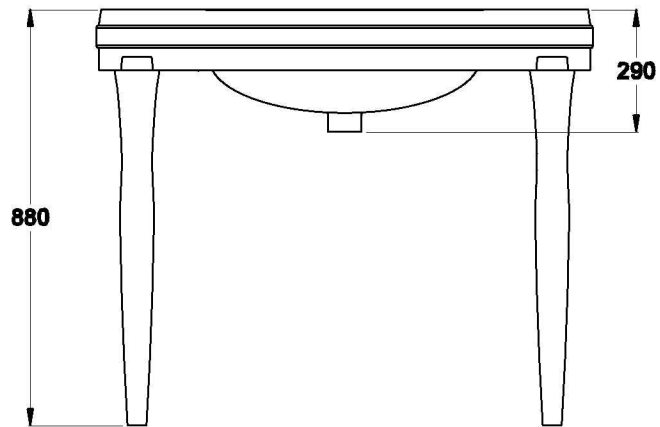

CLASSIQUE CONSOLE WITH 1 TAPHOLE

1.8791.03.1.90

PRODUCT DIMENSIONS:

Front view

Side view:

Top view: