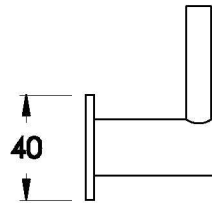

## YOKATO WALL TAPS WITH METAL LEVERS

1.9349.02.3.XX

### PRODUCT DIMENSIONS:

Front view

Side view:

Topview: