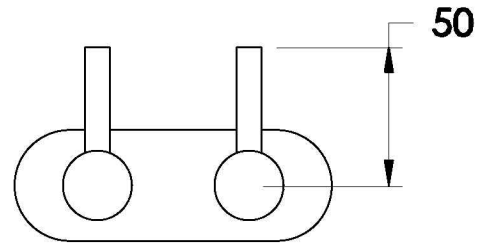

## YOKATO WALL TAPS WITH METAL LEVERS

1.9349.02.3.XX

### PRODUCT DIMENSIONS:

Front view

Side view:

Topview: