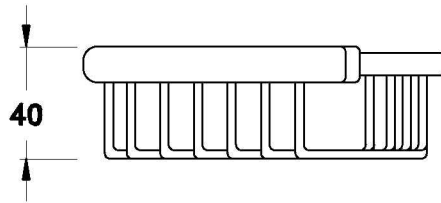

## NEU ENGLAND SOAP HOLDER

1.8074.00.0.XX

### PRODUCT DIMENSIONS:

Front view

Side view:

Top view: