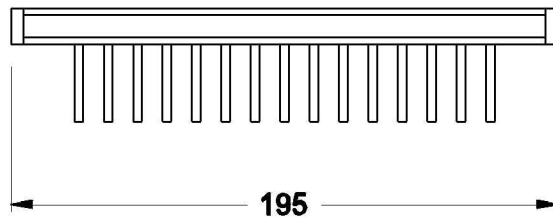

## NEU ENGLAND SOAP HOLDER

1.8074.00.0.XX

### PRODUCT DIMENSIONS:

Front view

Side view:

Top view: