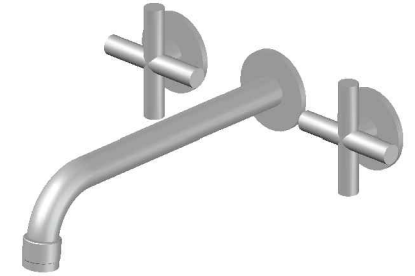

Brodware

YOKATO WALL SET WITH CROSS HANDLES

1.9306.00.2.XX

1.9306.50.2.XX: Flow controlled variant

PRODUCT DIMENSIONS:

Front view

Side view:

Topview:

A Fixed centres outlets must have 200mm centres

XX suffix indicates finish – SEE WEBSITE FOR COLOUR CODE
Specifications and design subject to change without notice
All dimensions are approximate
A = approximate distance
Copyright ©Brodware 2021