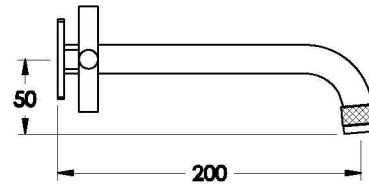

Brodware

YOKATO WALL SET WITH CROSS HANDLES

1.9306.00.2.XX

1.9306.50.2.XX: Flow controlled variant

PRODUCT DIMENSIONS:

Front view

Side view:

Topview:

A Fixed centres outlets must have 200mm centres

XX suffix indicates finish – SEE WEBSITE FOR COLOUR CODE
Specifications and design subject to change without notice
All dimensions are approximate
A = approximate distance
Copyright ©Brodware 2021