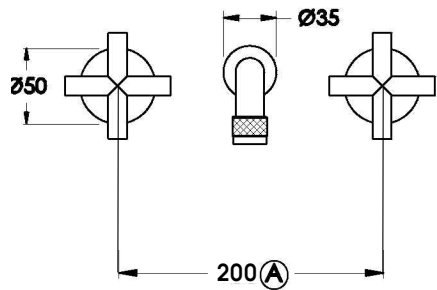

Brodware

YOKATO WALL SET WITH CROSS HANDLES

1.9306.00.2.XX

1.9306.50.2.XX: Flow controlled variant

PRODUCT DIMENSIONS:

Front view

Side view:

Topview:

A Fixed centres outlets must have 200mm centres

XX suffix indicates finish – SEE WEBSITE FOR COLOUR CODE
Specifications and design subject to change without notice
All dimensions are approximate
A = approximate distance
Copyright ©Brodware 2021