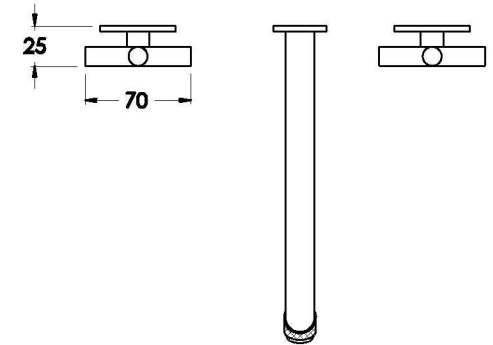

Brodware

YOKATO WALL SET WITH CROSS HANDLES

1.9306.00.2.XX

1.9306.50.2.XX: Flow controlled variant

PRODUCT DIMENSIONS:

Front view

Side view:

Topview:

A Fixed centres outlets must have 200mm centres

XX suffix indicates finish – SEE WEBSITE FOR COLOUR CODE
Specifications and design subject to change without notice
All dimensions are approximate
A = approximate distance
Copyright ©Brodware 2021