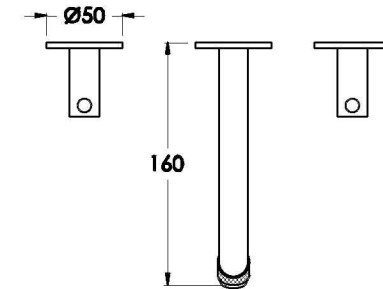

Brodware

YOKATO WALL SET WITH METAL LEVERS

1.9305.00.3.XX

1.9305.50.3.XX: Flow controlled variant

PRODUCT DIMENSIONS:

Front view

Side view:

Topview:

A Fixed centres outlets must have 200mm centres

XX suffix indicates finish – SEE WEBSITE FOR COLOUR CODE
Specifications and design subject to change without notice
All dimensions are approximate
A = approximate distance
Copyright ©Brodware 2021