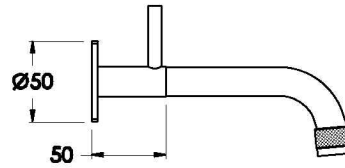

Brodware

YOKATO WALL SET WITH METAL LEVERS

1.9305.00.3.XX

1.9305.50.3.XX: Flow controlled variant

PRODUCT DIMENSIONS:

Front view

Side view:

Topview:

A Fixed centres outlets must have 200mm centres

XX suffix indicates finish – SEE WEBSITE FOR COLOUR CODE
Specifications and design subject to change without notice
All dimensions are approximate
A = approximate distance
Copyright ©Brodware 2021