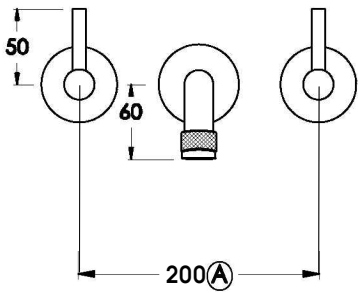

Brodware

YOKATO WALL SET WITH METAL LEVERS

1.9305.00.3.XX

1.9305.50.3.XX: Flow controlled variant

PRODUCT DIMENSIONS:

Front view

Side view:

Topview:

A Fixed centres outlets must have 200mm centres

XX suffix indicates finish – SEE WEBSITE FOR COLOUR CODE
Specifications and design subject to change without notice
All dimensions are approximate
A = approximate distance
Copyright ©Brodware 2021