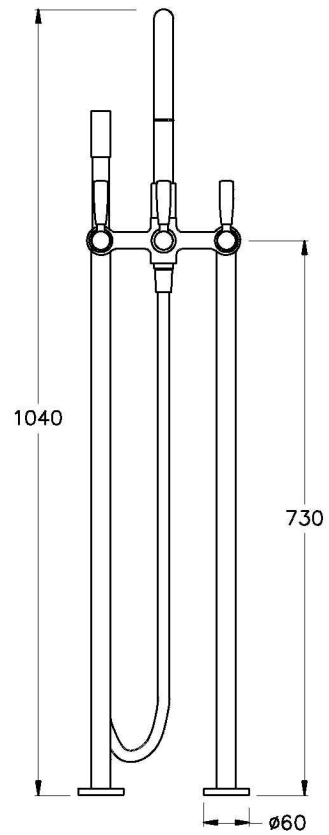

MANHATTAN FLOOR MOUNTED BATH SET WITH HANDSHOWER

1.9122.00.3.XX

PRODUCT DIMENSIONS:

Front view

Side view:

Top view: