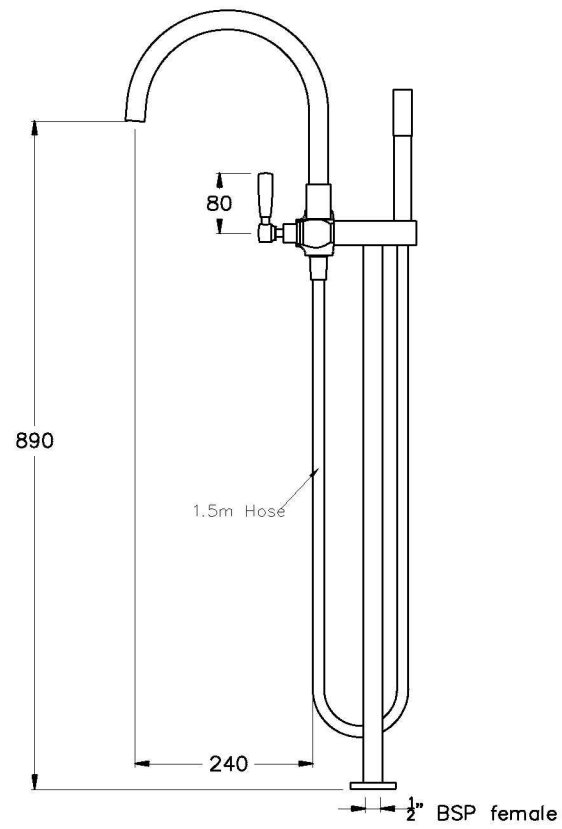

MANHATTAN FLOOR MOUNTED BATH SET WITH HANDSHOWER

1.9122.00.3.XX

PRODUCT DIMENSIONS:

Front view

Side view:

Top view: