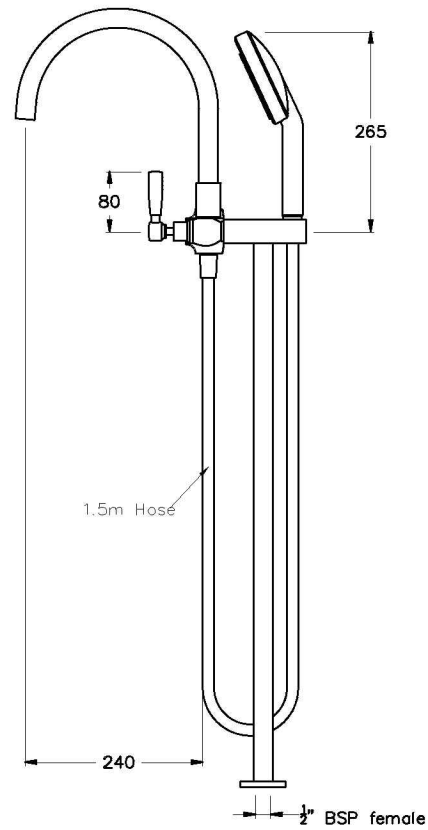

MANHATTAN FLOOR MOUNTED BATH SET WITH HANDSHOWER

1.9122.03.3.XX

PRODUCT DIMENSIONS:

Front view

Side view:

Top view: