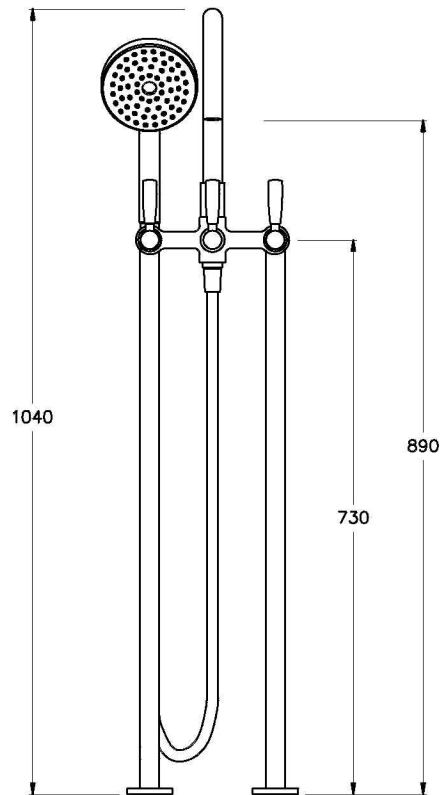

MANHATTAN FLOOR MOUNTED BATH SET WITH HANDSHOWER

1.9122.03.3.XX

PRODUCT DIMENSIONS:

Front view

Side view:

Top view: