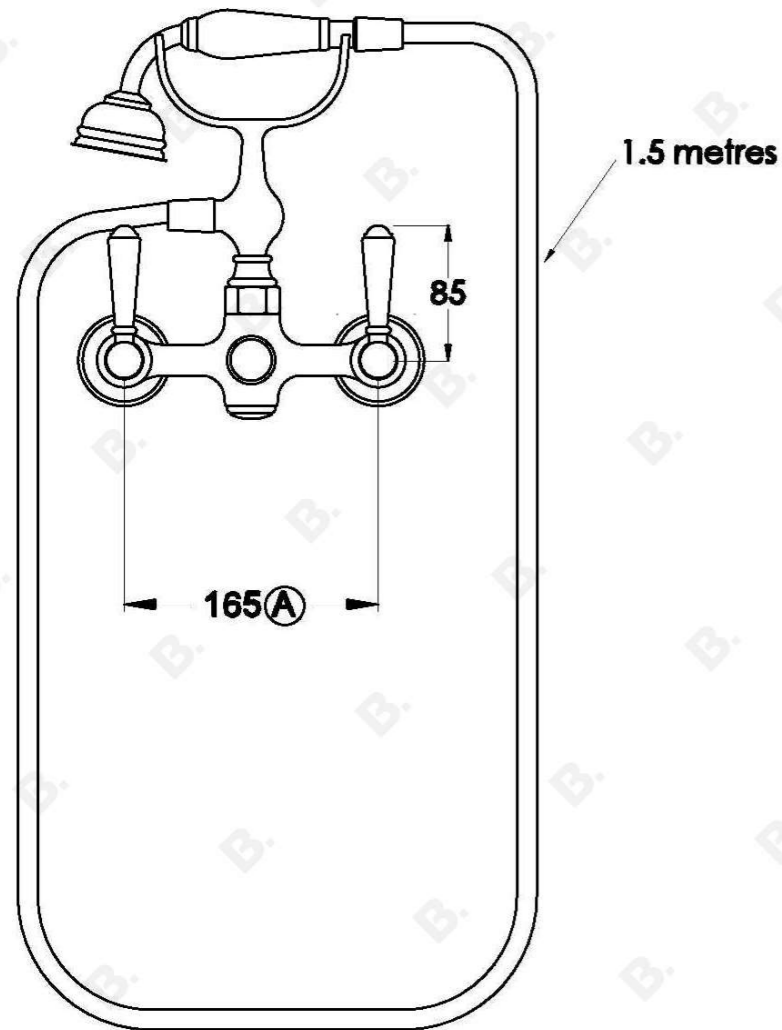

WINSLOW BATH MIXER WITH METAL LEVER

1.8120.20.3.XX

PRODUCT DIMENSIONS:

Front view:

Side view:

Top view:

Note: G $\frac{1}{2}$ " BSP female fittings required in the wall (A) Fixed centre; outlets must have 165mm centres

XX suffix indicated finish
Dimensions subject to change without notice
All dimensions are approximate
(A) Approximate distance
Copyright © Brodware 2020