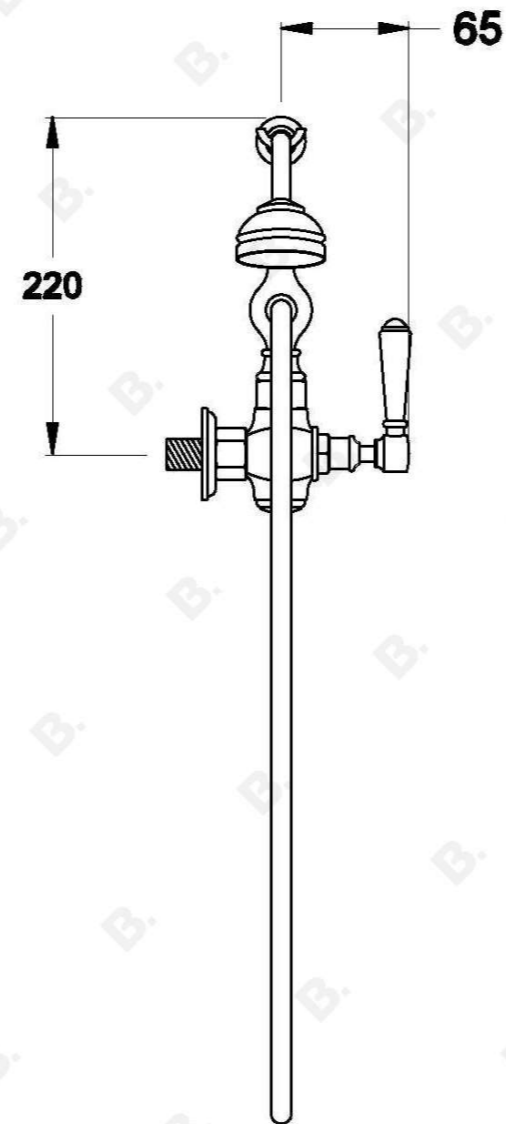

WINSLOW BATH MIXER WITH METAL LEVER

1.8120.20.3.XX

PRODUCT DIMENSIONS:

Front view:

Side view:

Top view:

Note: G $\frac{1}{2}$ " BSP female fittings required in the wall (A) Fixed centre; outlets must have 165mm centres

XX suffix indicated finish
Dimensions subject to change without notice
All dimensions are approximate
(A) Approximate distance
Copyright © Brodware 2020