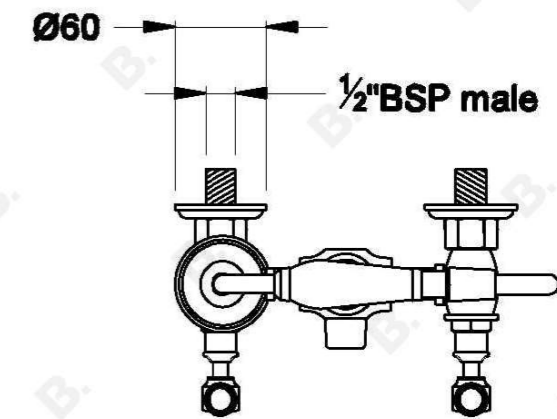

WINSLOW BATH MIXER WITH METAL LEVER

1.8120.20.3.XX

PRODUCT DIMENSIONS:

Front view:

Side view:

Top view:

Note: G $\frac{1}{2}$ " BSP female fittings required in the wall (A) Fixed centre; outlets must have 165mm centres

XX suffix indicated finish
Dimensions subject to change without notice
All dimensions are approximate
(A) Approximate distance
Copyright © Brodware 2020