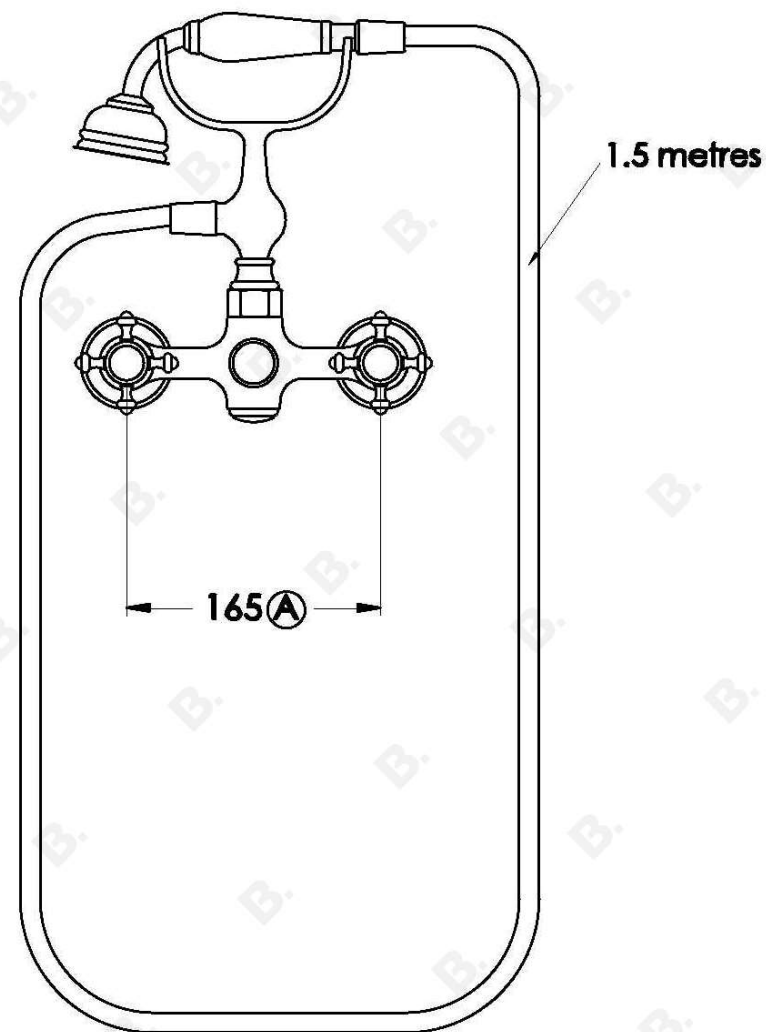

WINSLOW BATH MIXER WITH CROSS HANDLES - CERAMIC DISC

1.8120.20.2.XX

PRODUCT DIMENSIONS:

Front view:

Side view:

Top view:

Note: G $\frac{1}{2}$ \"/>

XX suffix indicated finish
Dimensions subject to change without notice
All dimensions are approximate
Ⓐ Approximate distance
Copyright © Brodware 2020