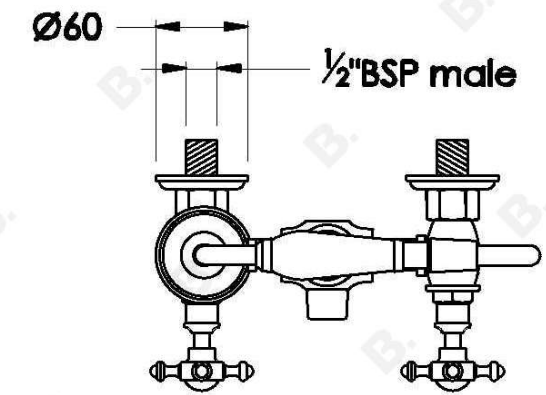

WINSLOW BATH MIXER WITH CROSS HANDLES - CERAMIC DISC

1.8120.20.2.XX

PRODUCT DIMENSIONS:

Front view:

Side view:

Top view:

Note: G $\frac{1}{2}$ \"/>

XX suffix indicated finish
Dimensions subject to change without notice
All dimensions are approximate
Ⓐ Approximate distance
Copyright © Brodware 2020