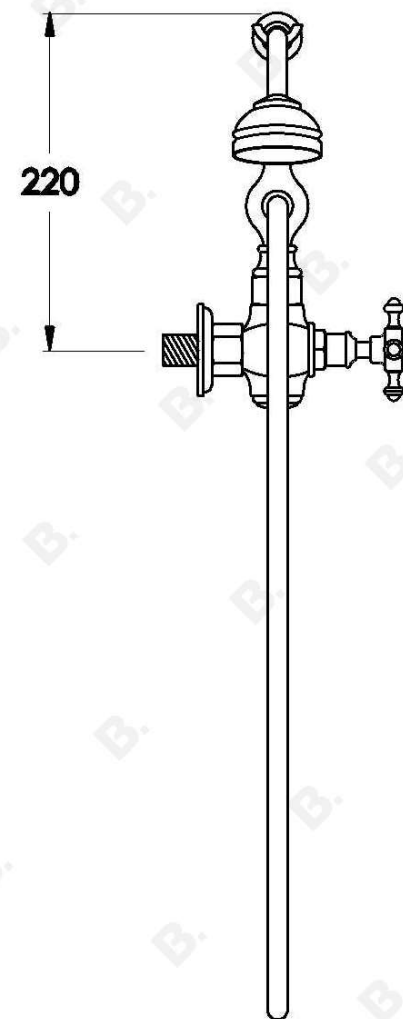

WINSLOW BATH MIXER WITH CROSS HANDLES - CERAMIC DISC

1.8120.20.2.XX

PRODUCT DIMENSIONS:

Front view:

Side view:

Top view:

Note: G $\frac{1}{2}$ \"/>

XX suffix indicated finish
Dimensions subject to change without notice
All dimensions are approximate
Ⓐ Approximate distance
Copyright © Brodware 2020