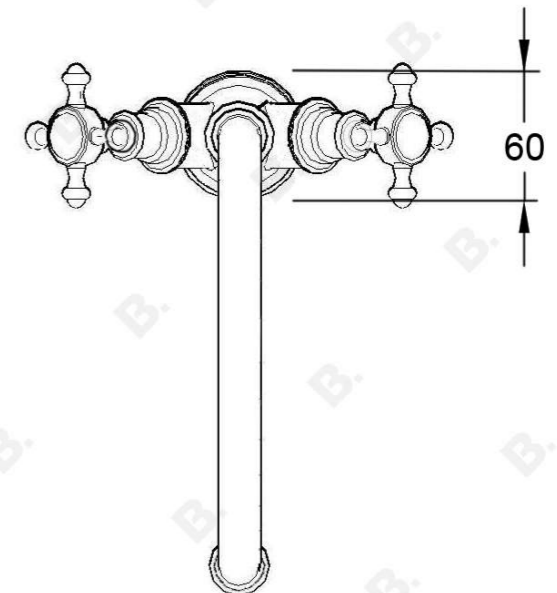

## WINSLOW KITCHEN MIXER WITH CROSS HANDLES - JUMPER VALVE

1.8130.00.1.XX

### PRODUCT DIMENSIONS:

Front view:

Side view:

Top view:

Note: Mixer requires a Ø35mm hole in the bench or basin