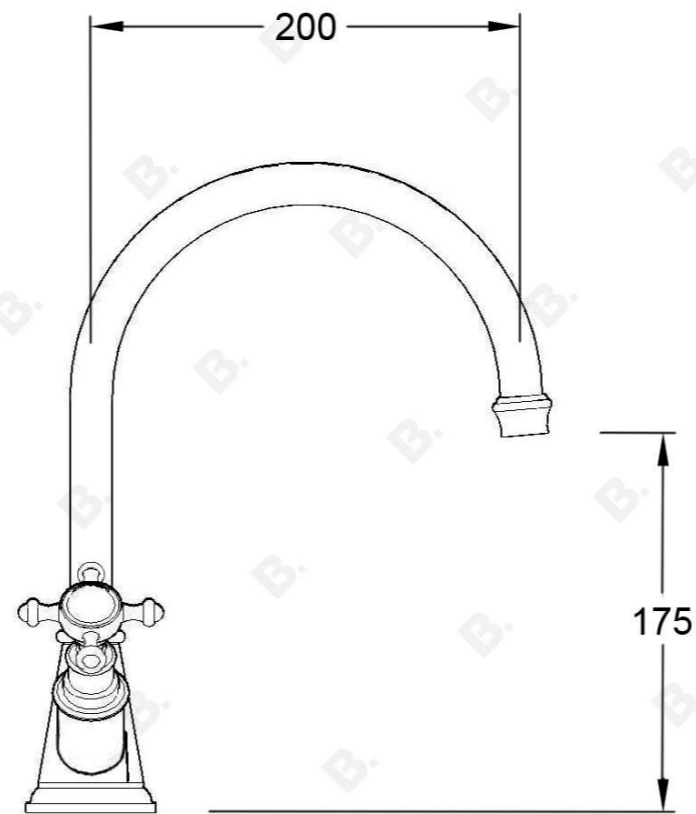

## WINSLOW KITCHEN MIXER WITH CROSS HANDLES - JUMPER VALVE

1.8130.00.1.XX

### PRODUCT DIMENSIONS:

Front view:

Side view:

Top view:

Note: Mixer requires a Ø35mm hole in the bench or basin