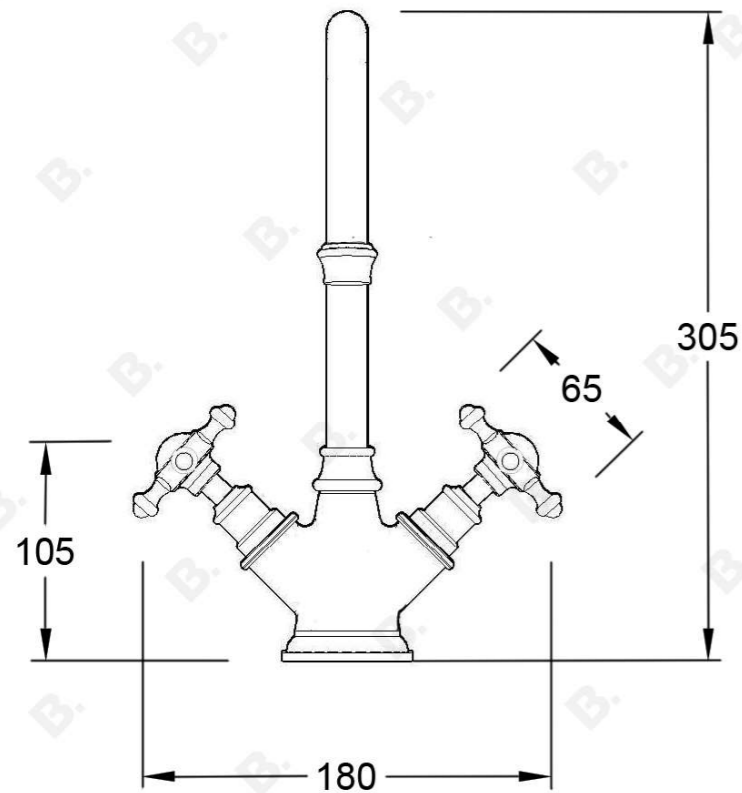

## WINSLOW KITCHEN MIXER WITH CROSS HANDLES - JUMPER VALVE

1.8130.00.1.XX

### PRODUCT DIMENSIONS:

Front view:

Side view:

Top view:

Note: Mixer requires a Ø35mm hole in the bench or basin