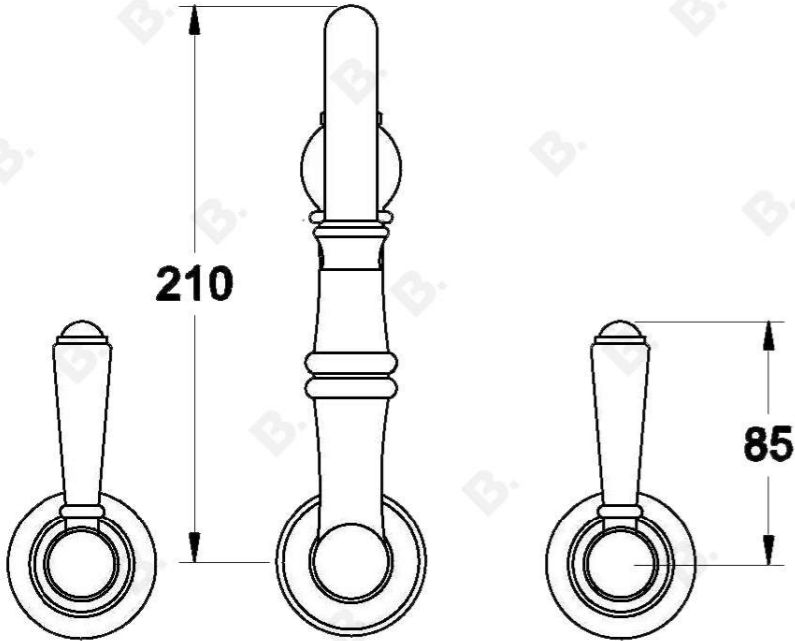

WINSLOW WALL SET WITH METAL LEVERS

1.8128.02.3.XX
1.8128.52.3.XX - Flow controlled variant

PRODUCT DIMENSIONS:

Front view

Side view:

Top view:

XX suffix indicated finish
Dimensions subject to change without notice
All dimensions are approximate
(A) Approximate distance
Copyright © Brodware 2020