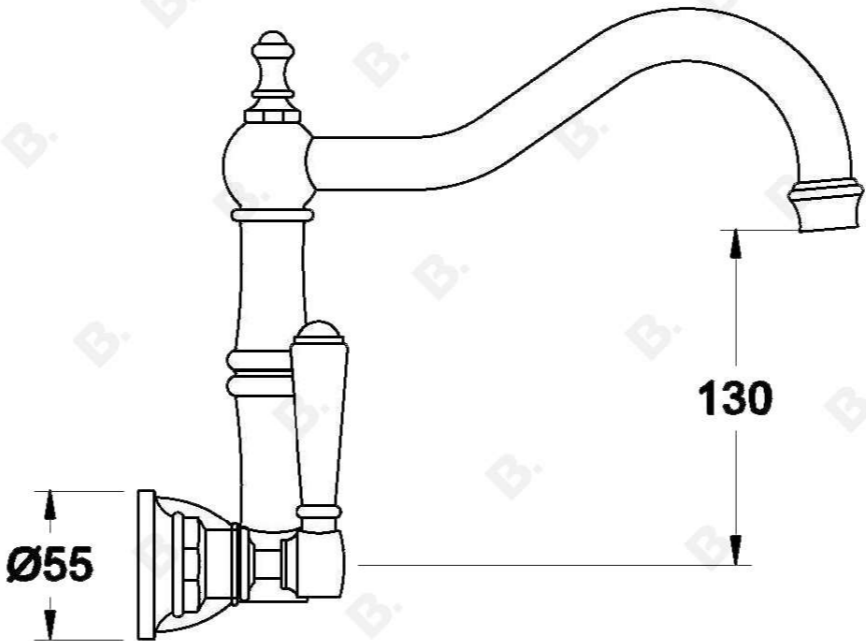

WINSLOW WALL SET WITH METAL LEVERS

1.8128.02.3.XX
1.8128.52.3.XX - Flow controlled variant

PRODUCT DIMENSIONS:

Front view

Side view:

Top view:

XX suffix indicated finish
Dimensions subject to change without notice
All dimensions are approximate
(A) Approximate distance
Copyright © Brodware 2020