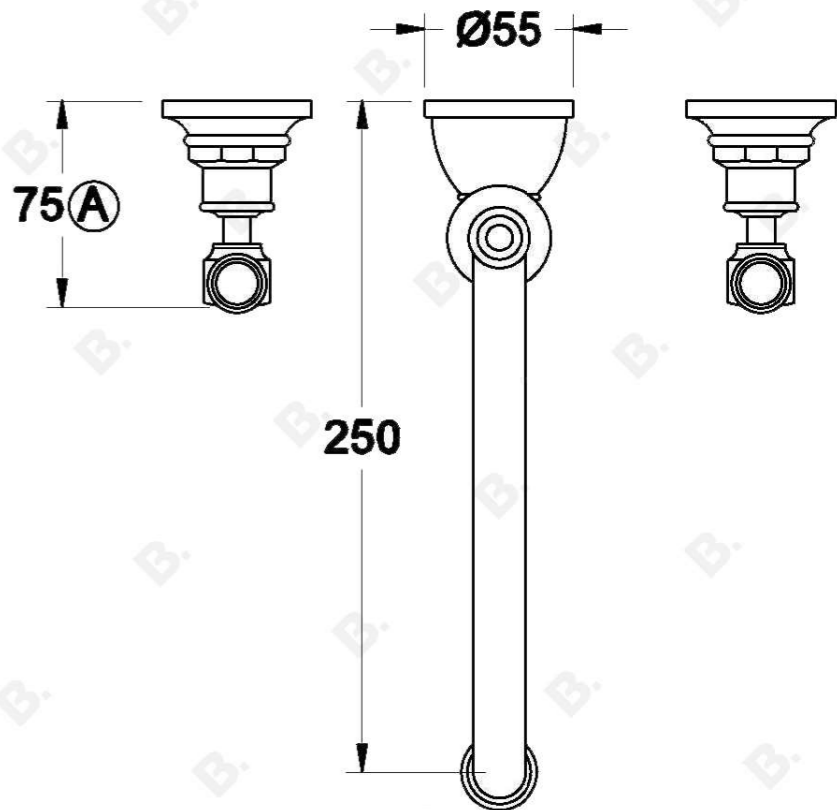

WINSLOW WALL SET WITH METAL LEVERS

1.8128.02.3.XX
1.8128.52.3.XX - Flow controlled variant

PRODUCT DIMENSIONS:

Front view

Side view:

Top view:

XX suffix indicated finish
Dimensions subject to change without notice
All dimensions are approximate
(A) Approximate distance
Copyright © Brodware 2020