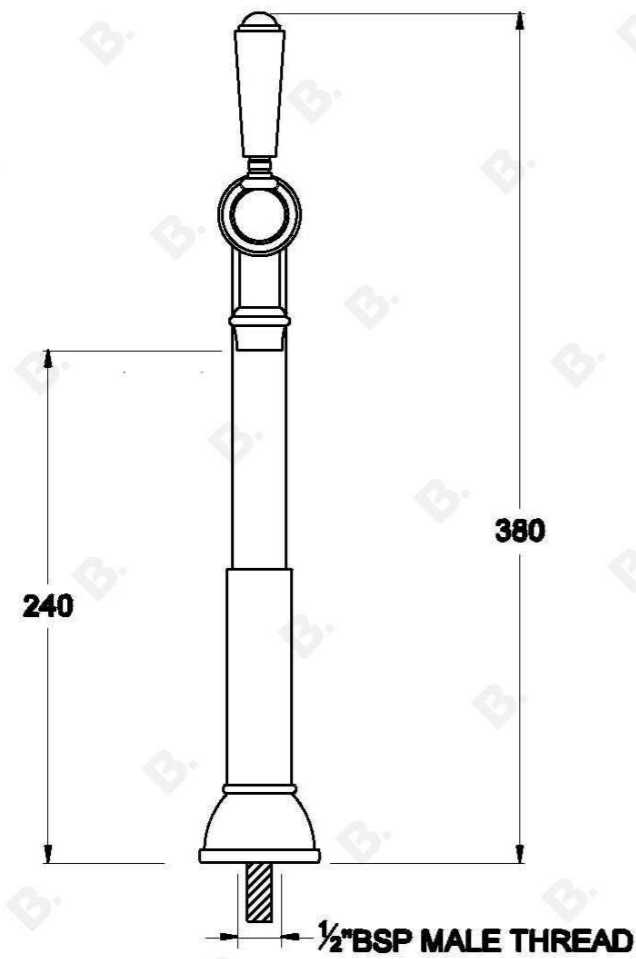

WINSLOW BAR TAP WITH METAL LEVER

1.8116.08.3.XX

PRODUCT DIMENSIONS:

Front view:

Side view:

Top view: