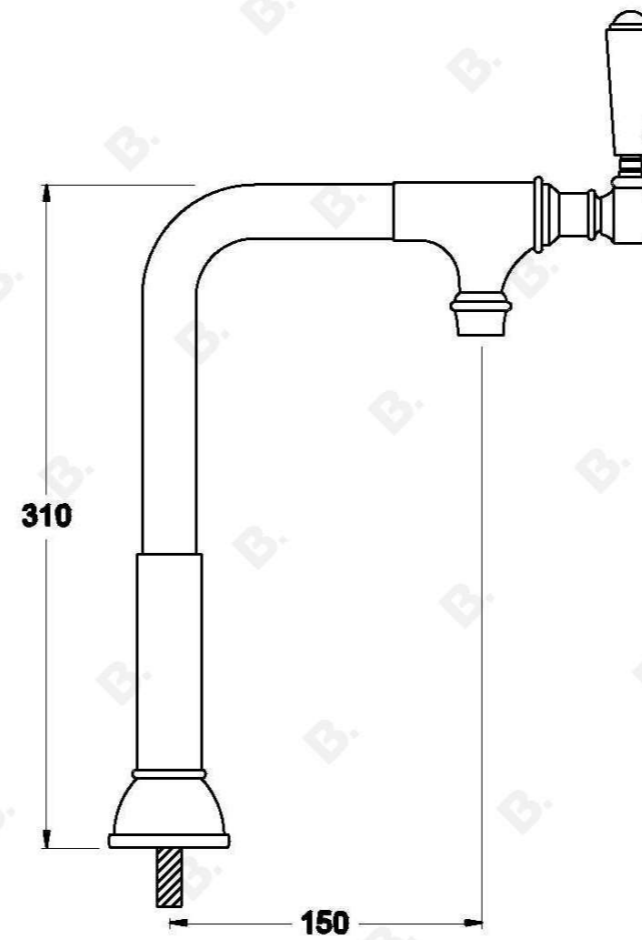

WINSLOW BAR TAP WITH METAL LEVER

1.8116.08.3.XX

PRODUCT DIMENSIONS:

Front view:

Side view:

Top view: