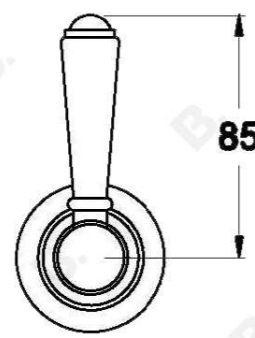

WINSLOW SHOWER SET WITH METAL LEVERS

1.8112.00.3.XX

PRODUCT DIMENSIONS:

Front view

Side view:

Top view:

XX suffix indicated finish
Dimensions subject to change without notice
All dimensions are approximate
(A) Approximate distance
Copyright © Brodware 2020