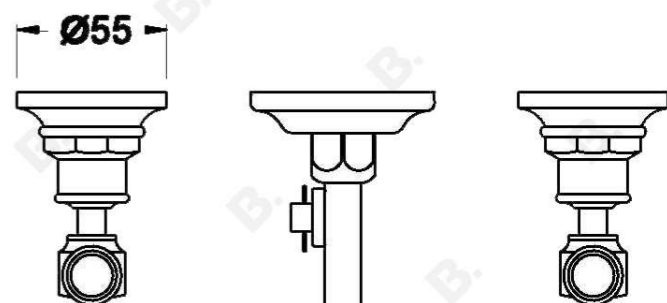

WINSLOW SHOWER SET WITH METAL LEVERS

1.8112.00.3.XX

PRODUCT DIMENSIONS:

Front view

Side view:

Top view:

XX suffix indicated finish
Dimensions subject to change without notice
All dimensions are approximate
(A) Approximate distance
Copyright © Brodware 2020