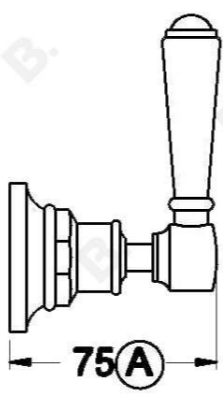

WINSLOW SHOWER SET WITH METAL LEVERS

1.8112.00.3.XX

PRODUCT DIMENSIONS:

Front view

Side view:

Top view:

XX suffix indicated finish
Dimensions subject to change without notice
All dimensions are approximate
(A) Approximate distance
Copyright © Brodware 2020