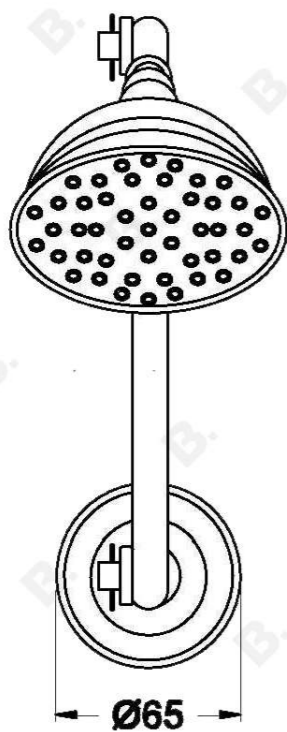

WINSLOW SHOWER SET WITH METAL LEVERS

1.8112.00.3.XX

PRODUCT DIMENSIONS:

Front view

Side view:

Top view:

XX suffix indicated finish
Dimensions subject to change without notice
All dimensions are approximate
(A) Approximate distance
Copyright © Brodware 2020