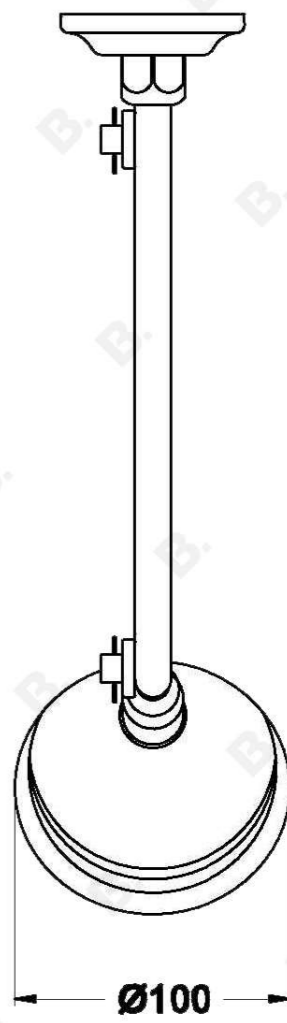

WINSLOW SHOWER SET WITH METAL LEVERS

1.8112.00.3.XX

PRODUCT DIMENSIONS:

Front view

Side view:

Top view:

XX suffix indicated finish
Dimensions subject to change without notice
All dimensions are approximate
(A) Approximate distance
Copyright © Brodware 2020