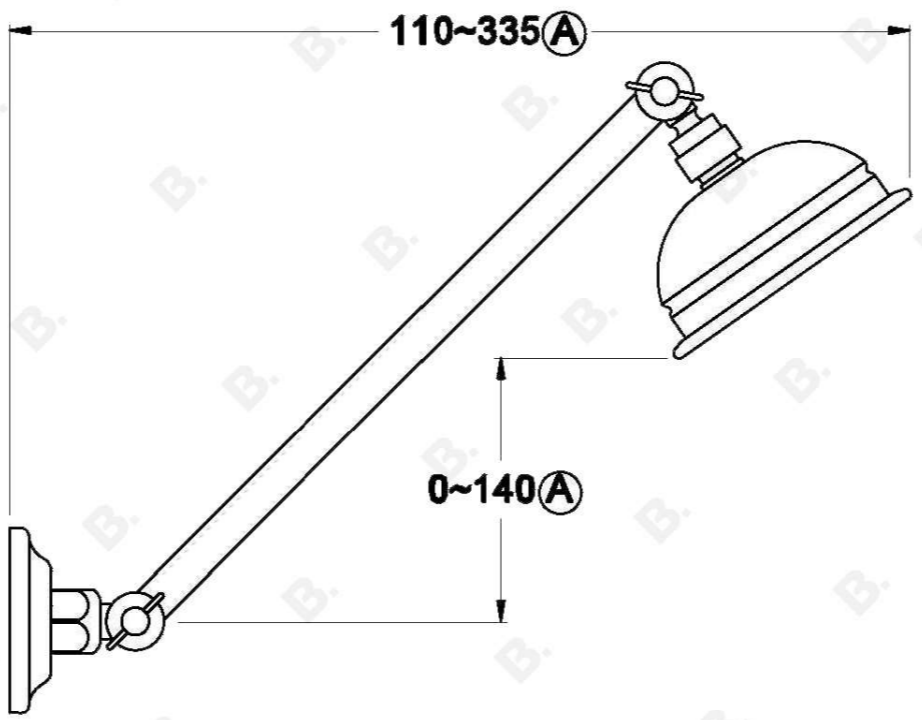

WINSLOW SHOWER SET WITH METAL LEVERS

1.8112.00.3.XX

PRODUCT DIMENSIONS:

Front view

Side view:

Top view:

XX suffix indicated finish
Dimensions subject to change without notice
All dimensions are approximate
(A) Approximate distance
Copyright © Brodware 2020