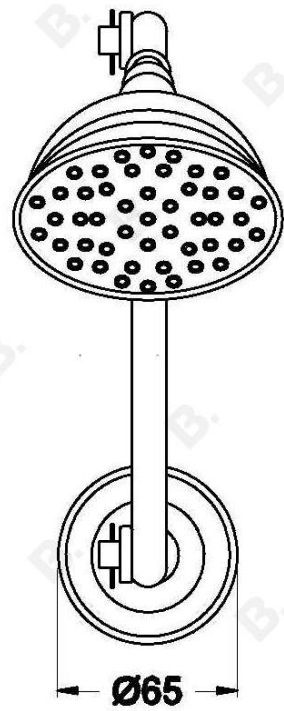

WINSLOW SHOWER SET WITH CROSS HANDLES - JUMPER VALVE

1.8112.00.1.XX

PRODUCT DIMENSIONS:

Front view:

Side view:

Top view: