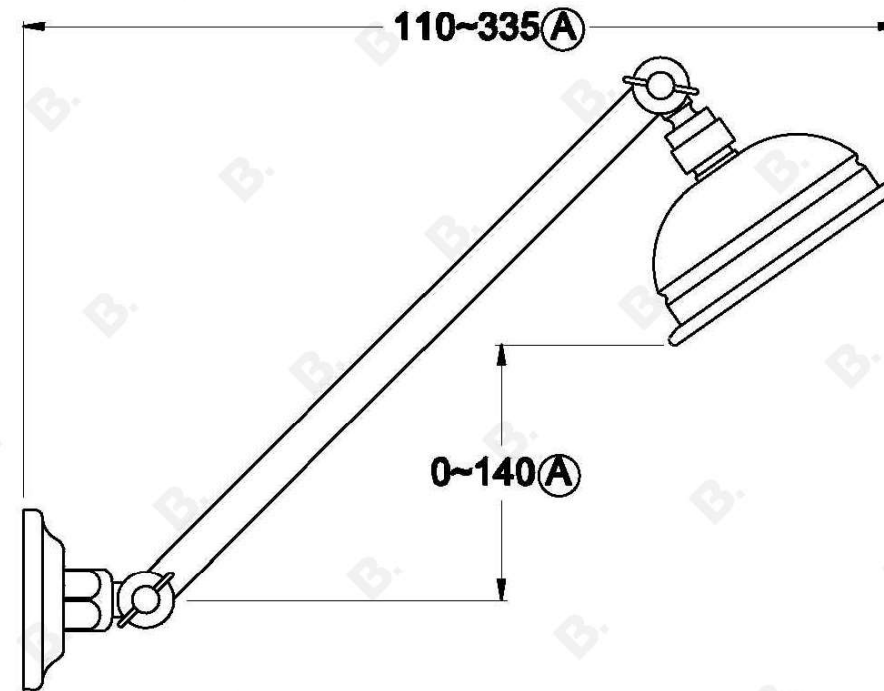

WINSLOW SHOWER SET WITH CROSS HANDLES - JUMPER VALVE

1.8112.00.1.XX

PRODUCT DIMENSIONS:

Front view:

Side view:

Top view: