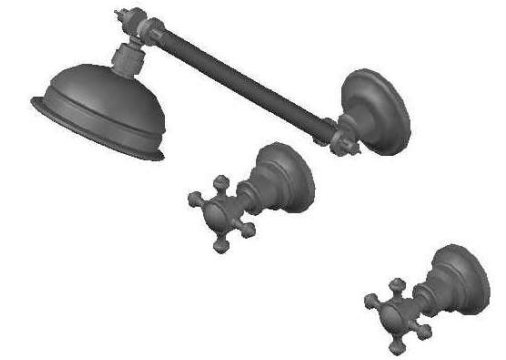

WINSLOW SHOWER SET WITH CROSS HANDLES - JUMPER VALVE

1.8112.00.1.XX

PRODUCT DIMENSIONS:

Front view:

Side view:

Top view: