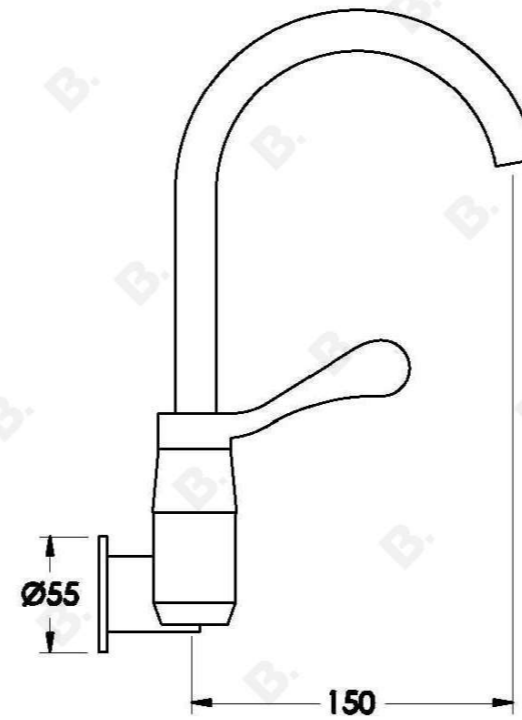

## MEMPHIS WALL SET WITH LEVERS

1.9632.00.3.XX

1.9632.50.3.XX: Flow controlled variant

### PRODUCT DIMENSIONS:

Front view:

Side view:

Top view: