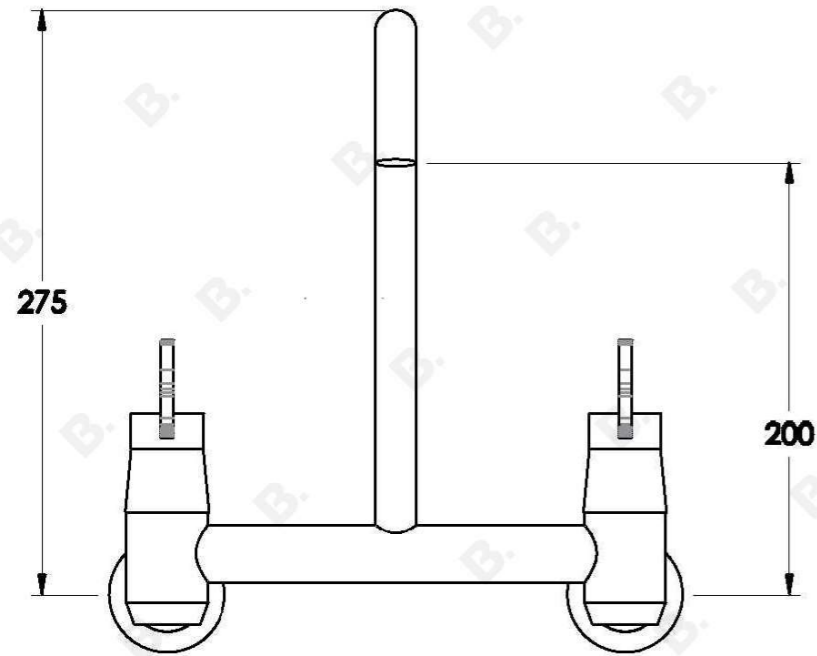

## MEMPHIS WALL SET WITH LEVERS

1.9632.00.3.XX

1.9632.50.3.XX: Flow controlled variant

### PRODUCT DIMENSIONS:

Front view:

Side view:

Top view: