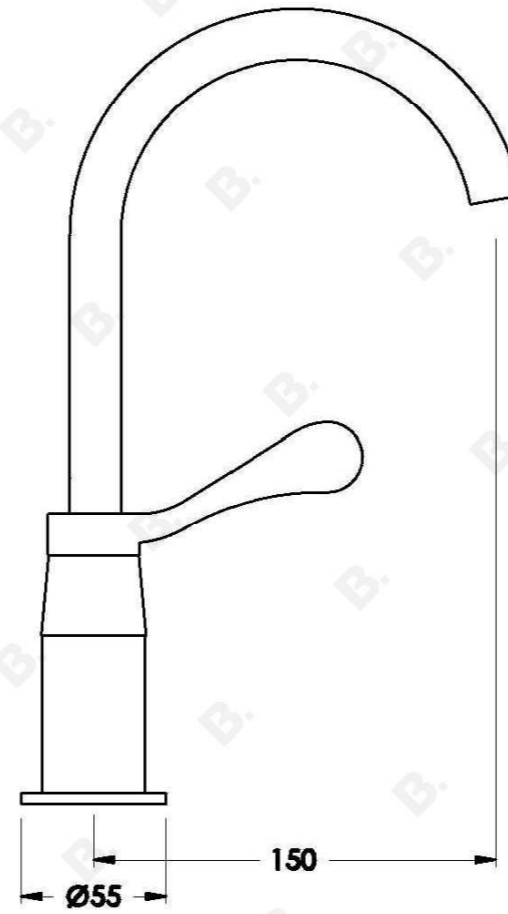

MEMPHIS KITCHEN MIXER WITH LEVERS

1.9631.00.3.XX

PRODUCT DIMENSIONS:

Front view:

Side view:

Top view: