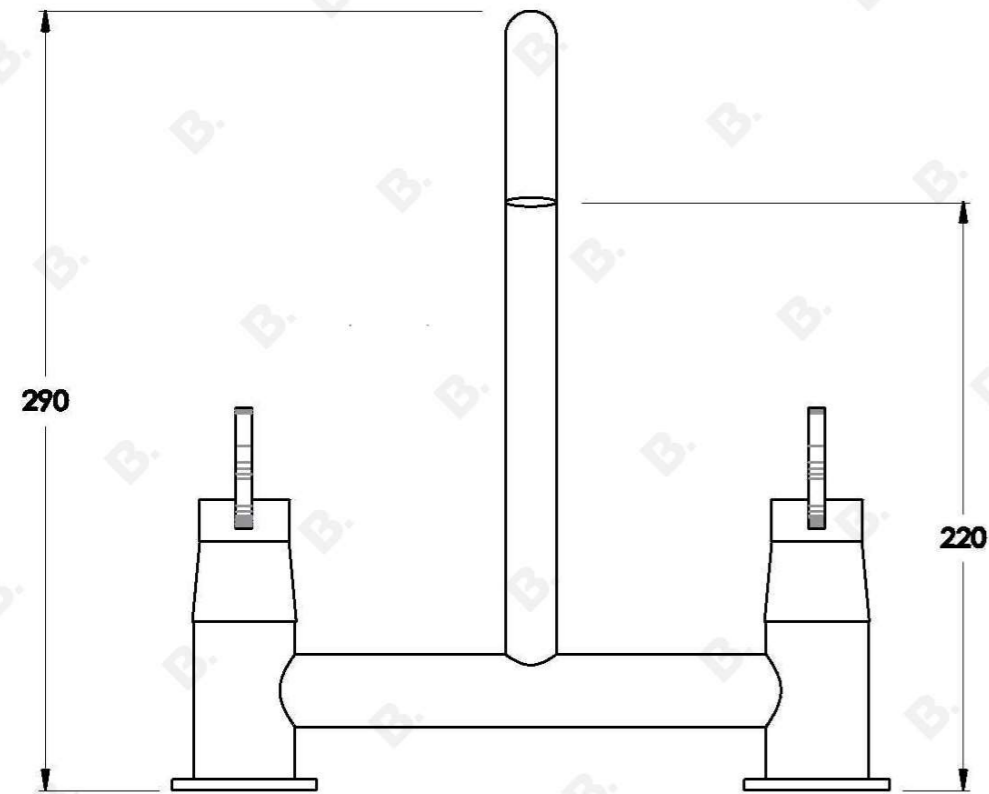

MEMPHIS KITCHEN MIXER WITH LEVERS

1.9631.00.3.XX

PRODUCT DIMENSIONS:

Front view:

Side view:

Top view: