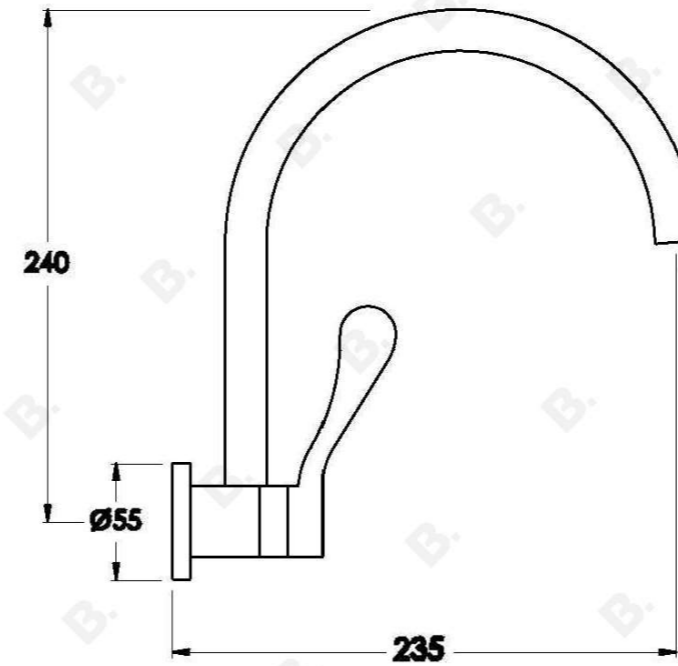

MEMPHIS WALL SET WITH LEVERS

1.9628.00.3.XX

PRODUCT DIMENSIONS:

Front view:

Side view:

Top view: