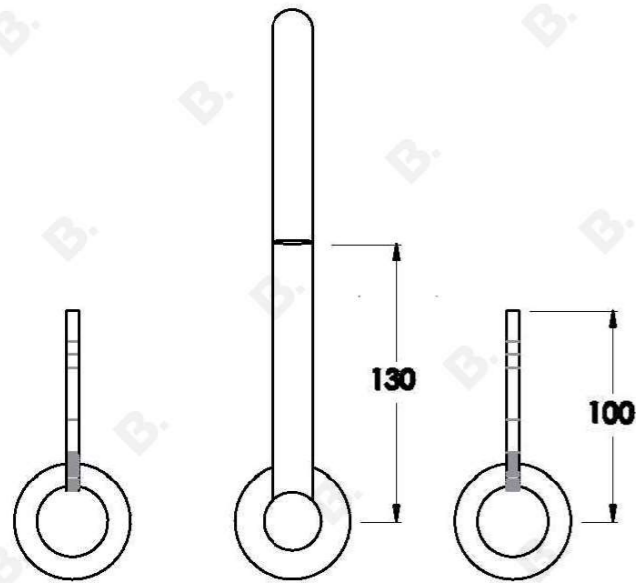

MEMPHIS WALL SET WITH LEVERS

1.9628.00.3.XX

PRODUCT DIMENSIONS:

Front view:

Side view:

Top view: