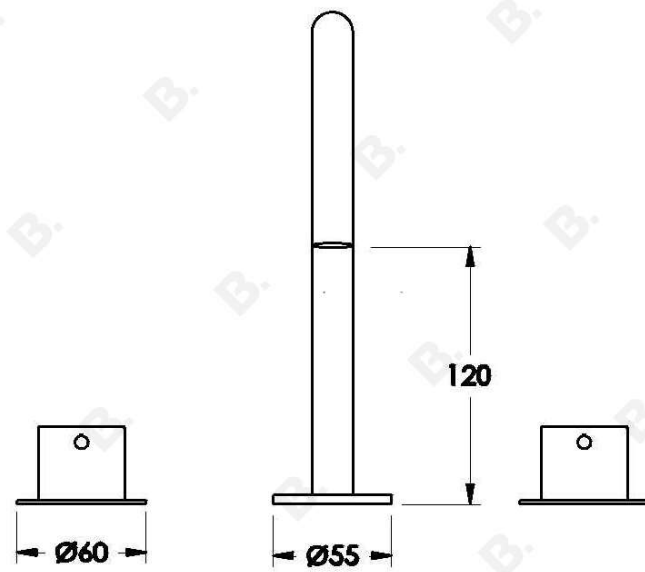

## MINIM BATH SET

1.9407.00.3.XX

### PRODUCT DIMENSIONS:

Front view:

Side view:

Top view: