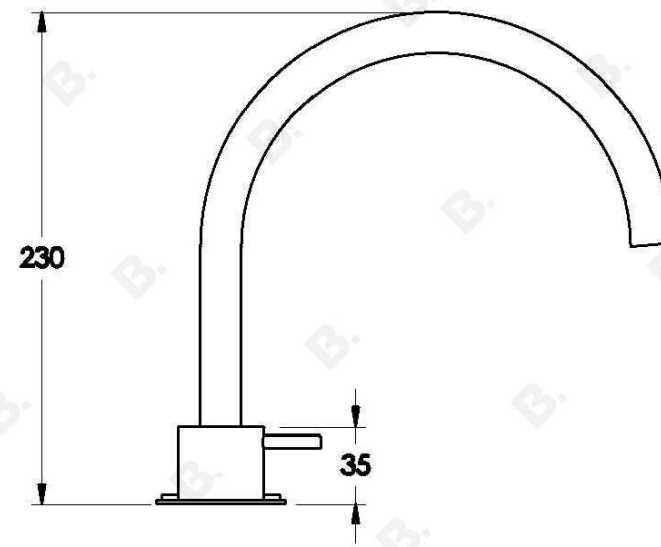

## MINIM BATH SET

1.9407.00.3.XX

### PRODUCT DIMENSIONS:

Front view:

Side view:

Top view: